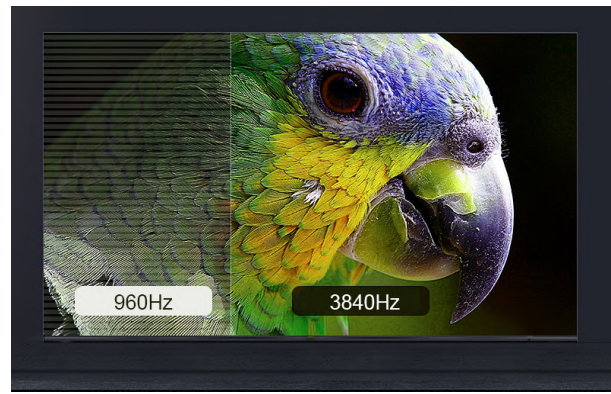

Standard Fine Pitch LED Display

TW21-3216 Series

INTRODUCTION

The TW21-3216 offers high-definition visuals perfect for indoor applications. Ideal for corporate lobbies, control rooms, and luxury retail environments, it enhances spaces with stunning clarity and vibrant imagery, ensuring a premium viewing experience for all indoor settings.

FEATURES INDETAIL

Easy To Achieve 4K or Higher Resolution

Our fine-pitch LED display offers customizable splicing in any size and direction, supporting various video sources for easy creation of FHD and 4K large screens. Perfect for dynamic visual presentations in corporate, retail, and entertainment settings.

TW21-3216 Series

Professional Image With High Refresh Rate

Up to 3840Hz high refresh rate keeps it high quality display performance even under professional camera, no water waves or screen flashing, totally meet the live show requirements.

Brightness Up

Good Consistency And Long Life

The TW21-3216 offers excellent consistency and longevity, ensuring reliable, uniform visual performance over an extended lifespan, ideal for sustained high-quality displays in any application.