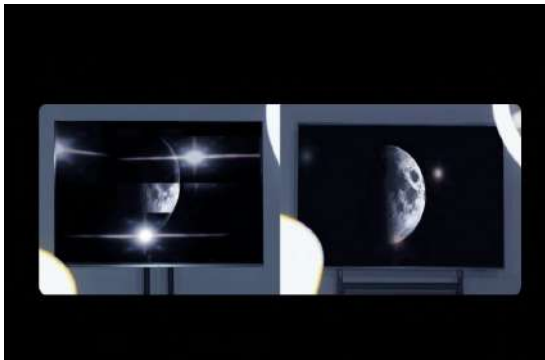

Zero Bonding Technology

Supporting 1mm precision writing and 40 points touch. High-precision and delicate touch experience, zero bonding technology providing a smoother writing experience.

Support Remote Conference

The 48 Million Pixels camera captures very detailed and clear images. It is able to capture more detail so that the image remains sharp when zoomed in or cropped, which can realize a real-time, face-to-face meeting, online collaboration through IFP.