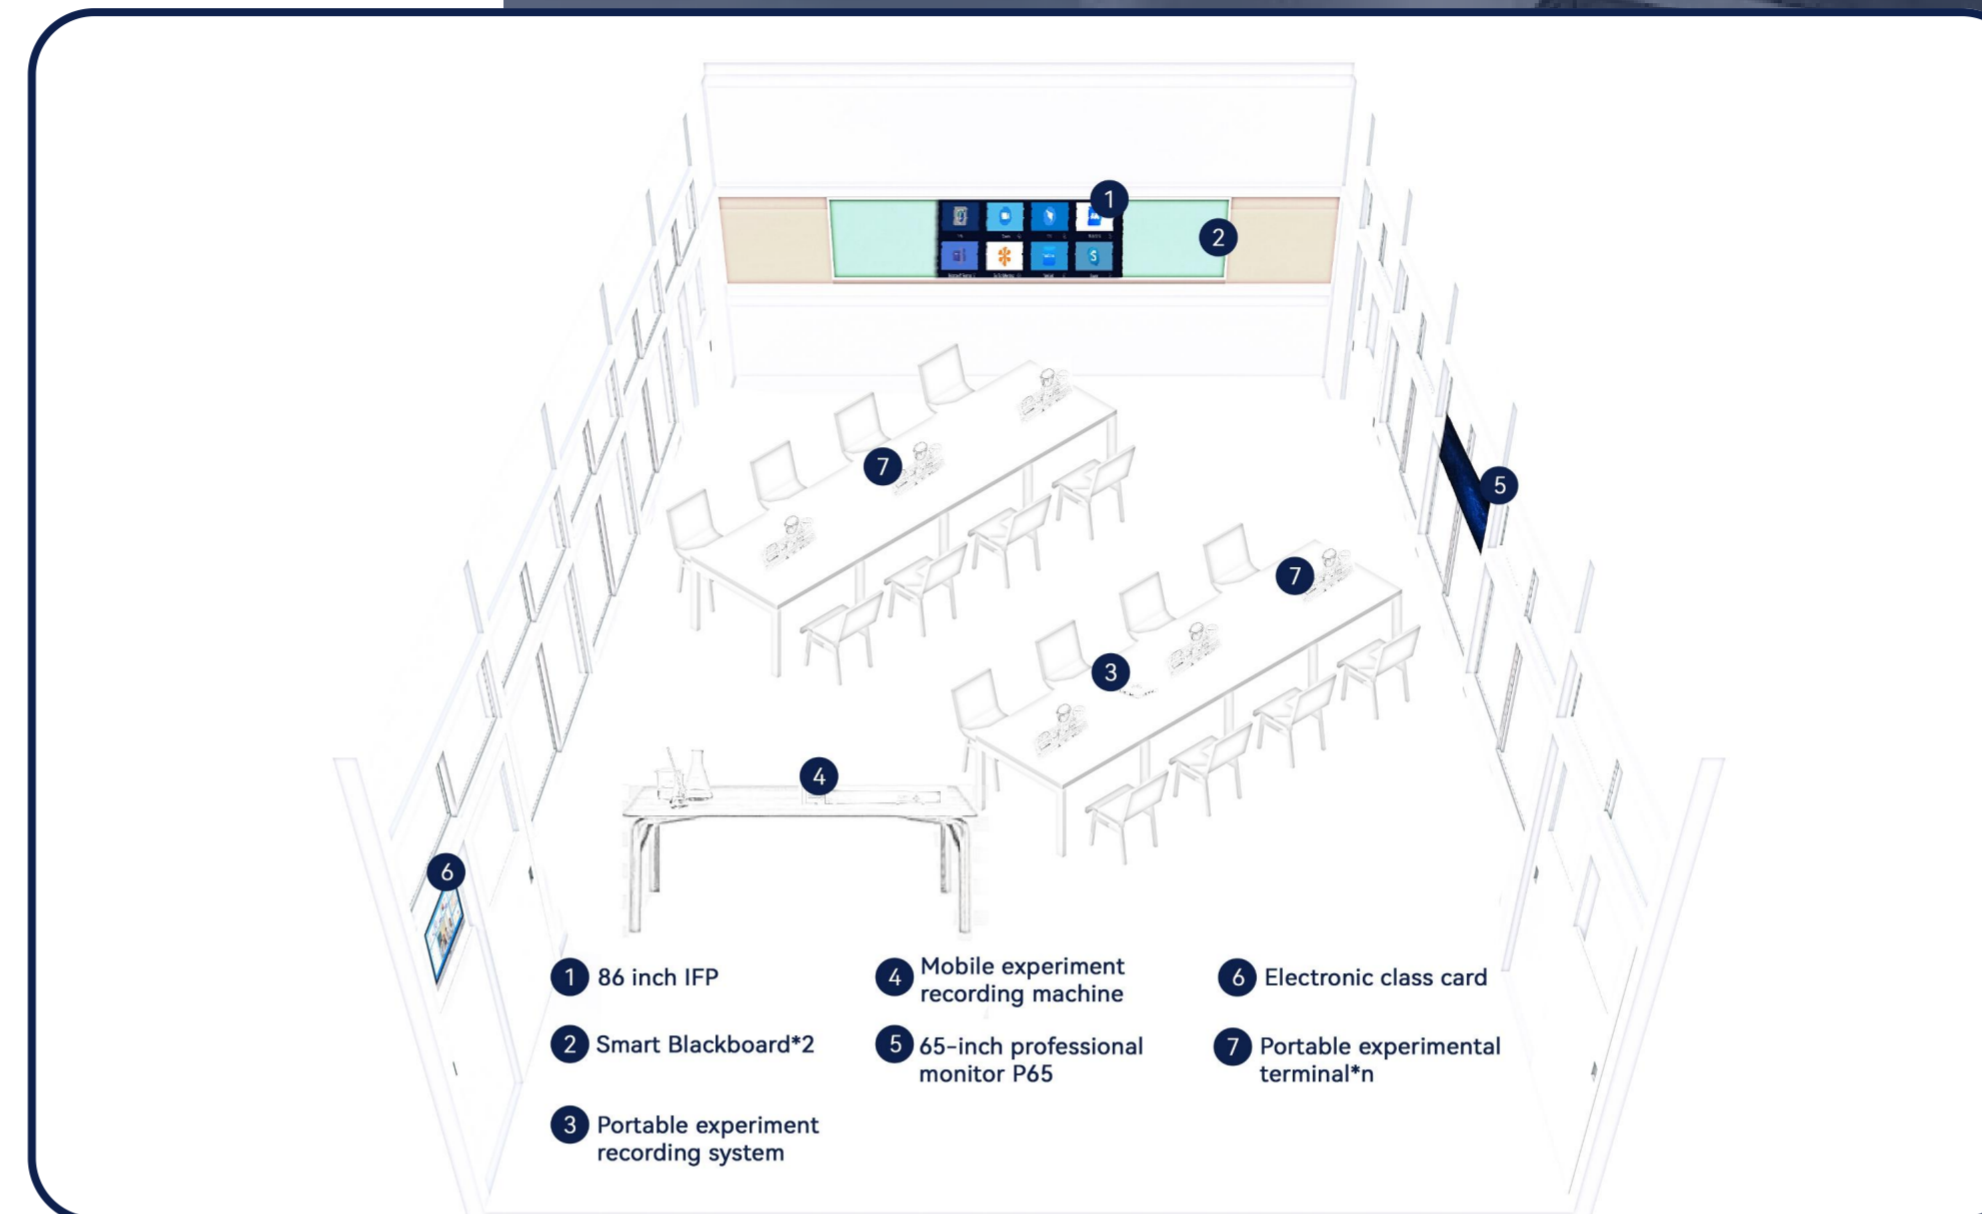

Beijing Office

Indonesia Office

Shenzhen Office
Nanshan Dt, Shenzhen, China
518073
www.isemc.com | info@isemc.com

Laboratory

Application Scenarios

- Mobile experiments, practical training courses

Program Features

- The blackboard content can be scanned to save and share
- One-click interaction: during a classroom lecture, the teacher's tablet can be displayed on the same screen to all groups
- Smart blackboard eraser, erases physical and electronic handwriting simultaneously
- Blackboard content can be saved and shared
- Portable experimental terminal, ultra-high-definition multi-angle recording
- It can be equipped with electronic class cards, supporting functions such as class schedule display, attendance statistics, face sign-in, etc., which is convenient for teaching management

Recommended Configuration

86 Inch IFP	1pc
Smart Blackboard	2pc
Portable Experiment Recording System	1pc
Portable Experimental Terminal	N pc

65-Inch Professional Monitor P65	1pc
Recording And Broadcasting Host CRS	1pc
Mobile Experiment Recording Machine	1pc

Visual Balance

Easy to use

Smart Sensing