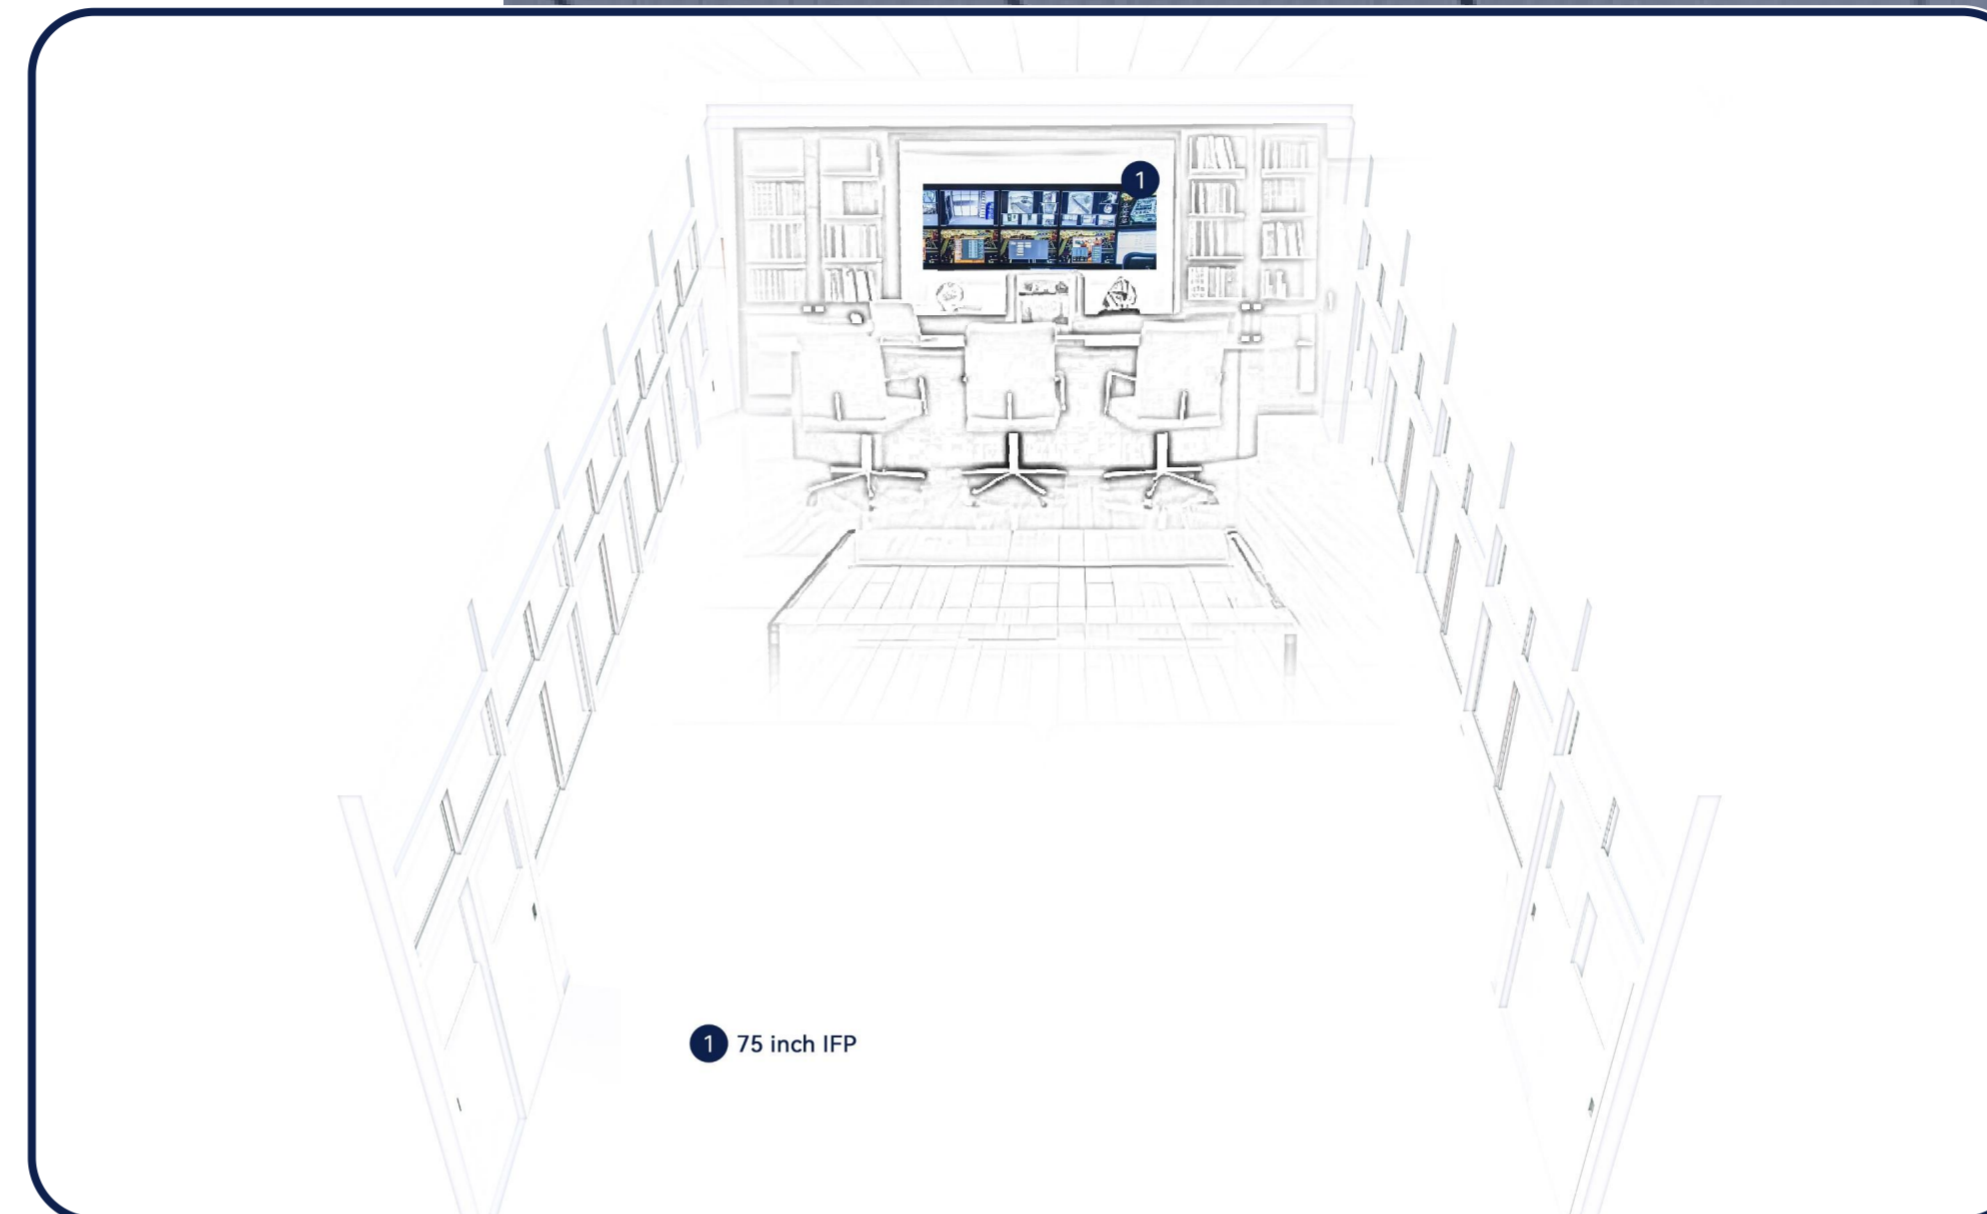

Beijing Office

Indonesia Office

Shenzhen Office
Nanshan Dt, Shenzhen, China
518073
www.isemc.com | info@isemc.com

| Principal Room

Application Scenarios

- Principal's office

Program Features

- Through the teaching platform, you can view classroom monitoring and conduct classroom inspections
- Smart blackboard eraser, erases physical and electronic handwriting simultaneously
- Precise 4K automatic tracking camera

Recommended Configuration

75 Inch IFP	1pc
-------------	-----

4K HD Transmission

Easy to use

intelligent