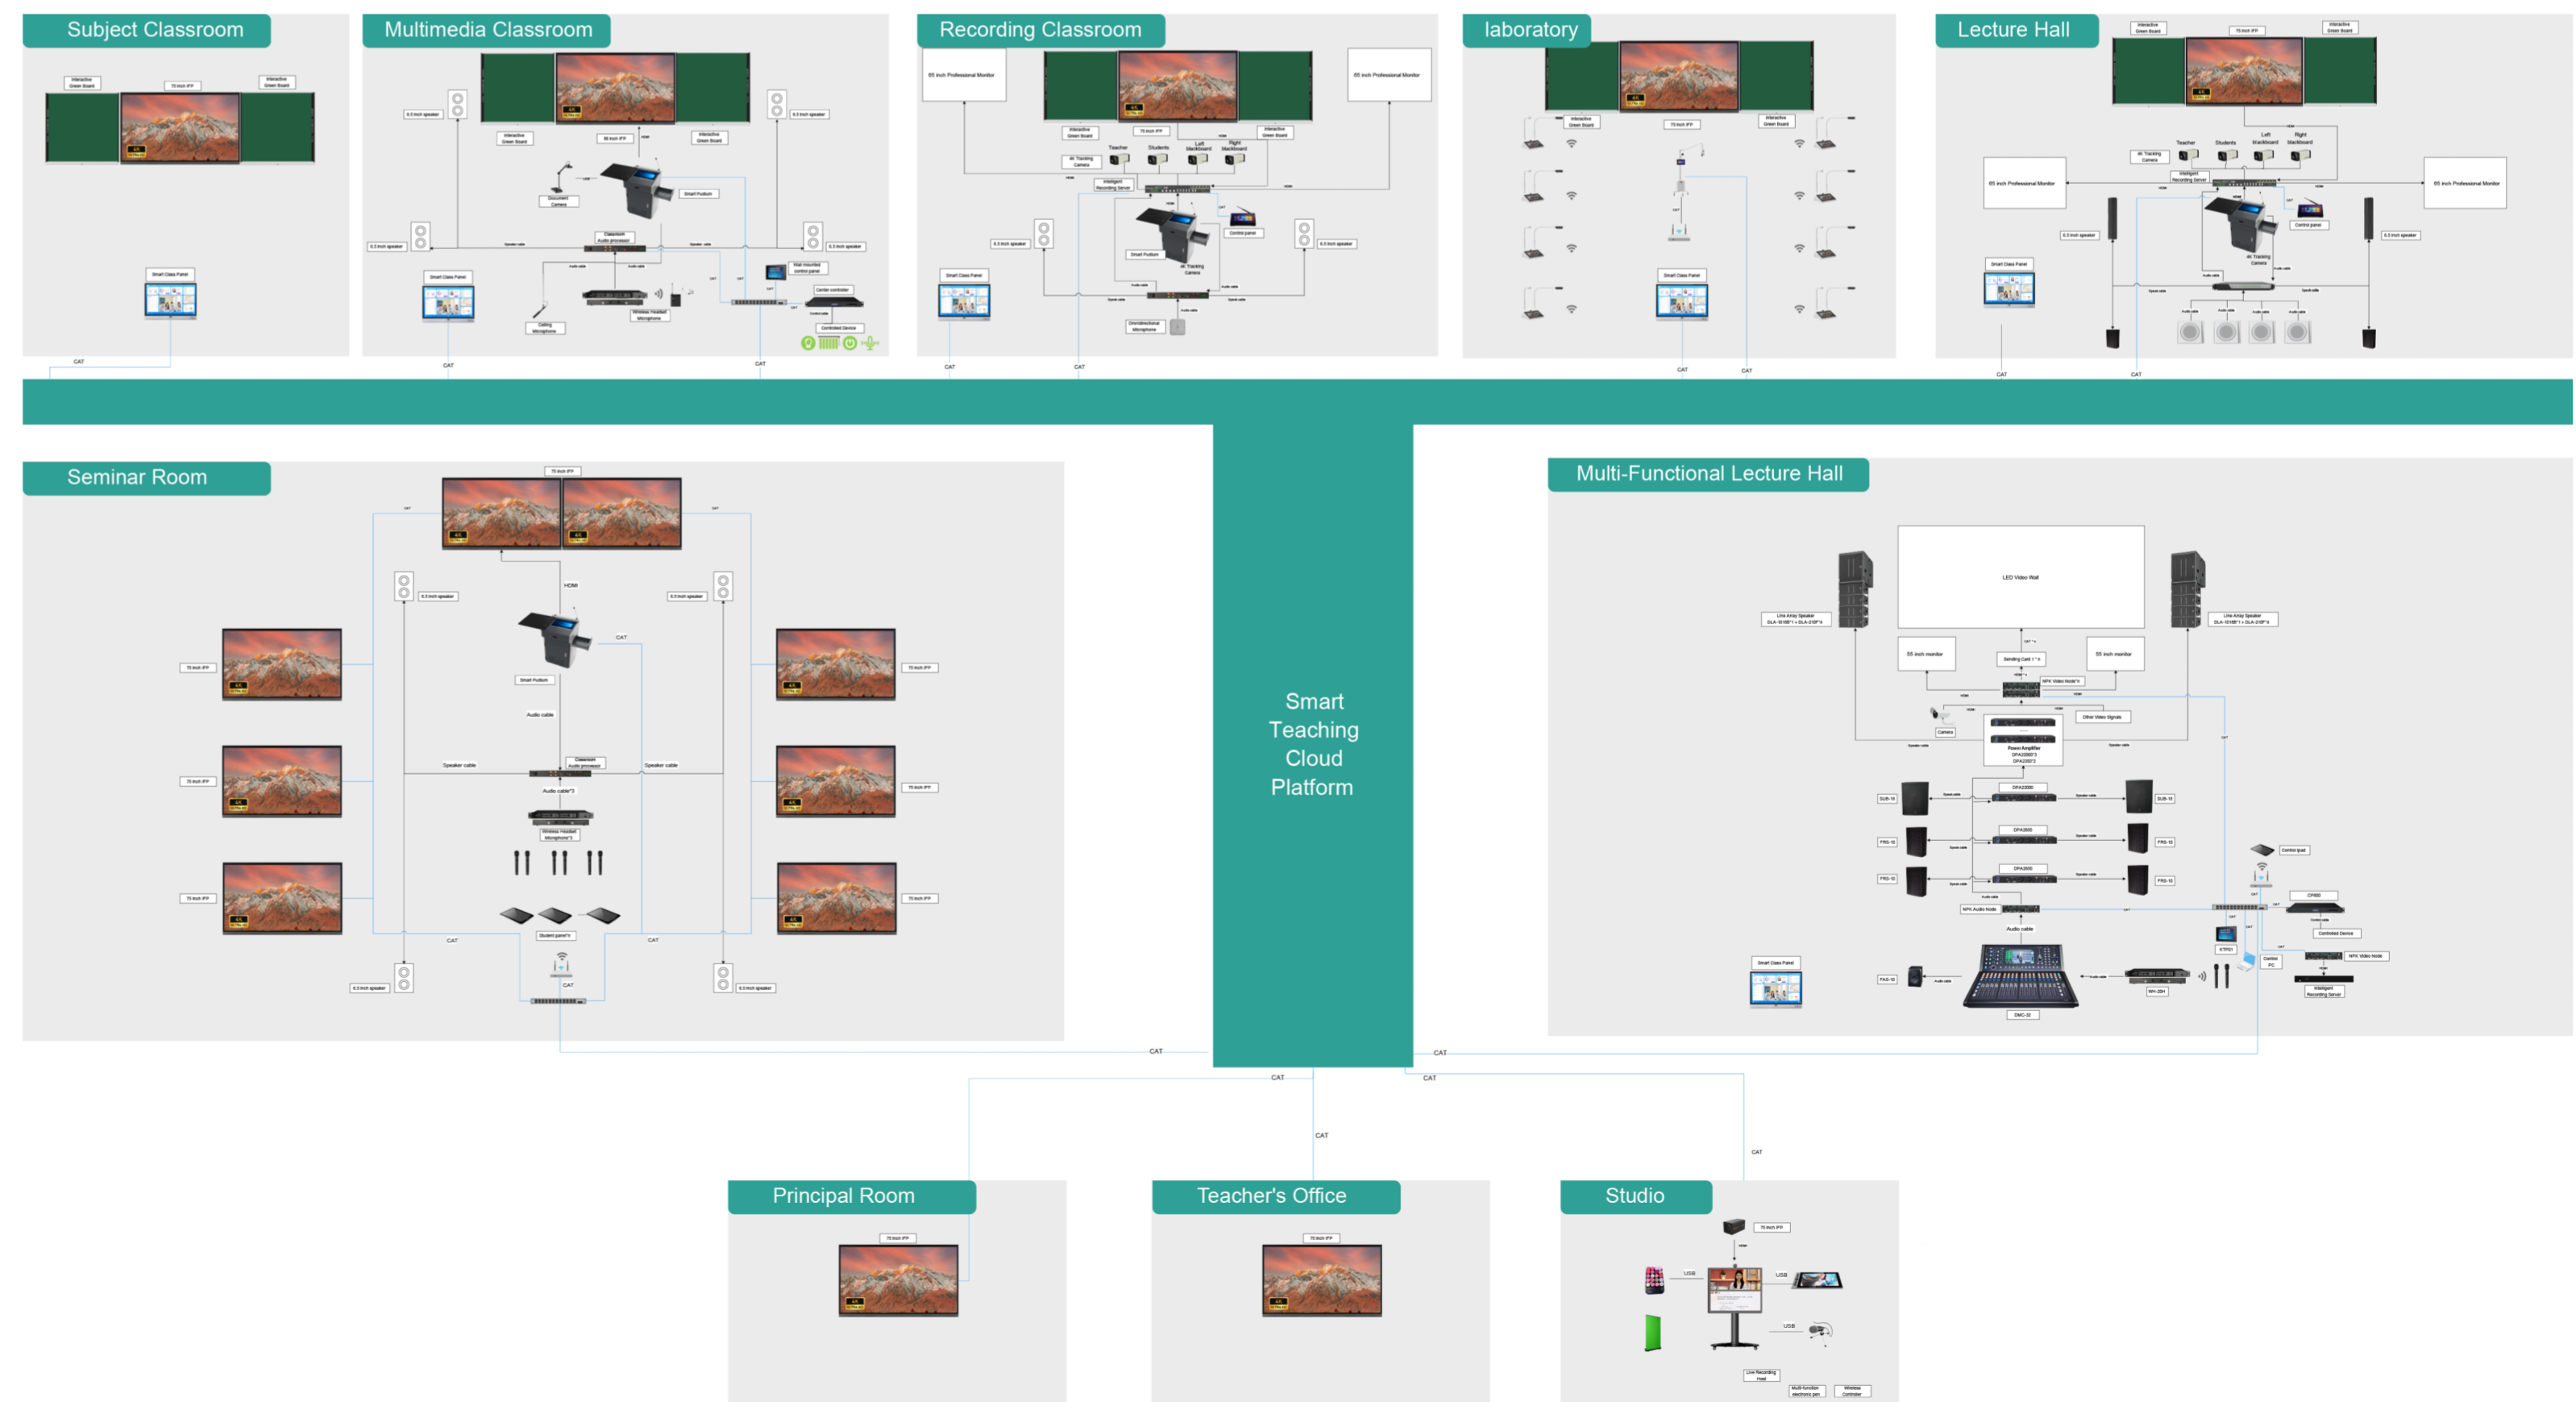

| 1+3+N Multi-Party Interaction

Realize 1+3+N interactive teaching access, support automatic class opening through class scheduling linkage, and meet the school's large-scale interactive teaching class scheduling needs.

1 + 3 + N

Main Lecture Classroom

Interactive Classroom

Audit the Classroom

| Hybrid Cloud Live Streaming

Live streaming can be performed on different devices in real time through the cloud, stable and without delay.

- Large-scale live broadcast on the public network
- Hybrid deployment of intranet and public network
- Campus Brand Window

Live Streaming
Multi-platform simultaneous
live broadcast