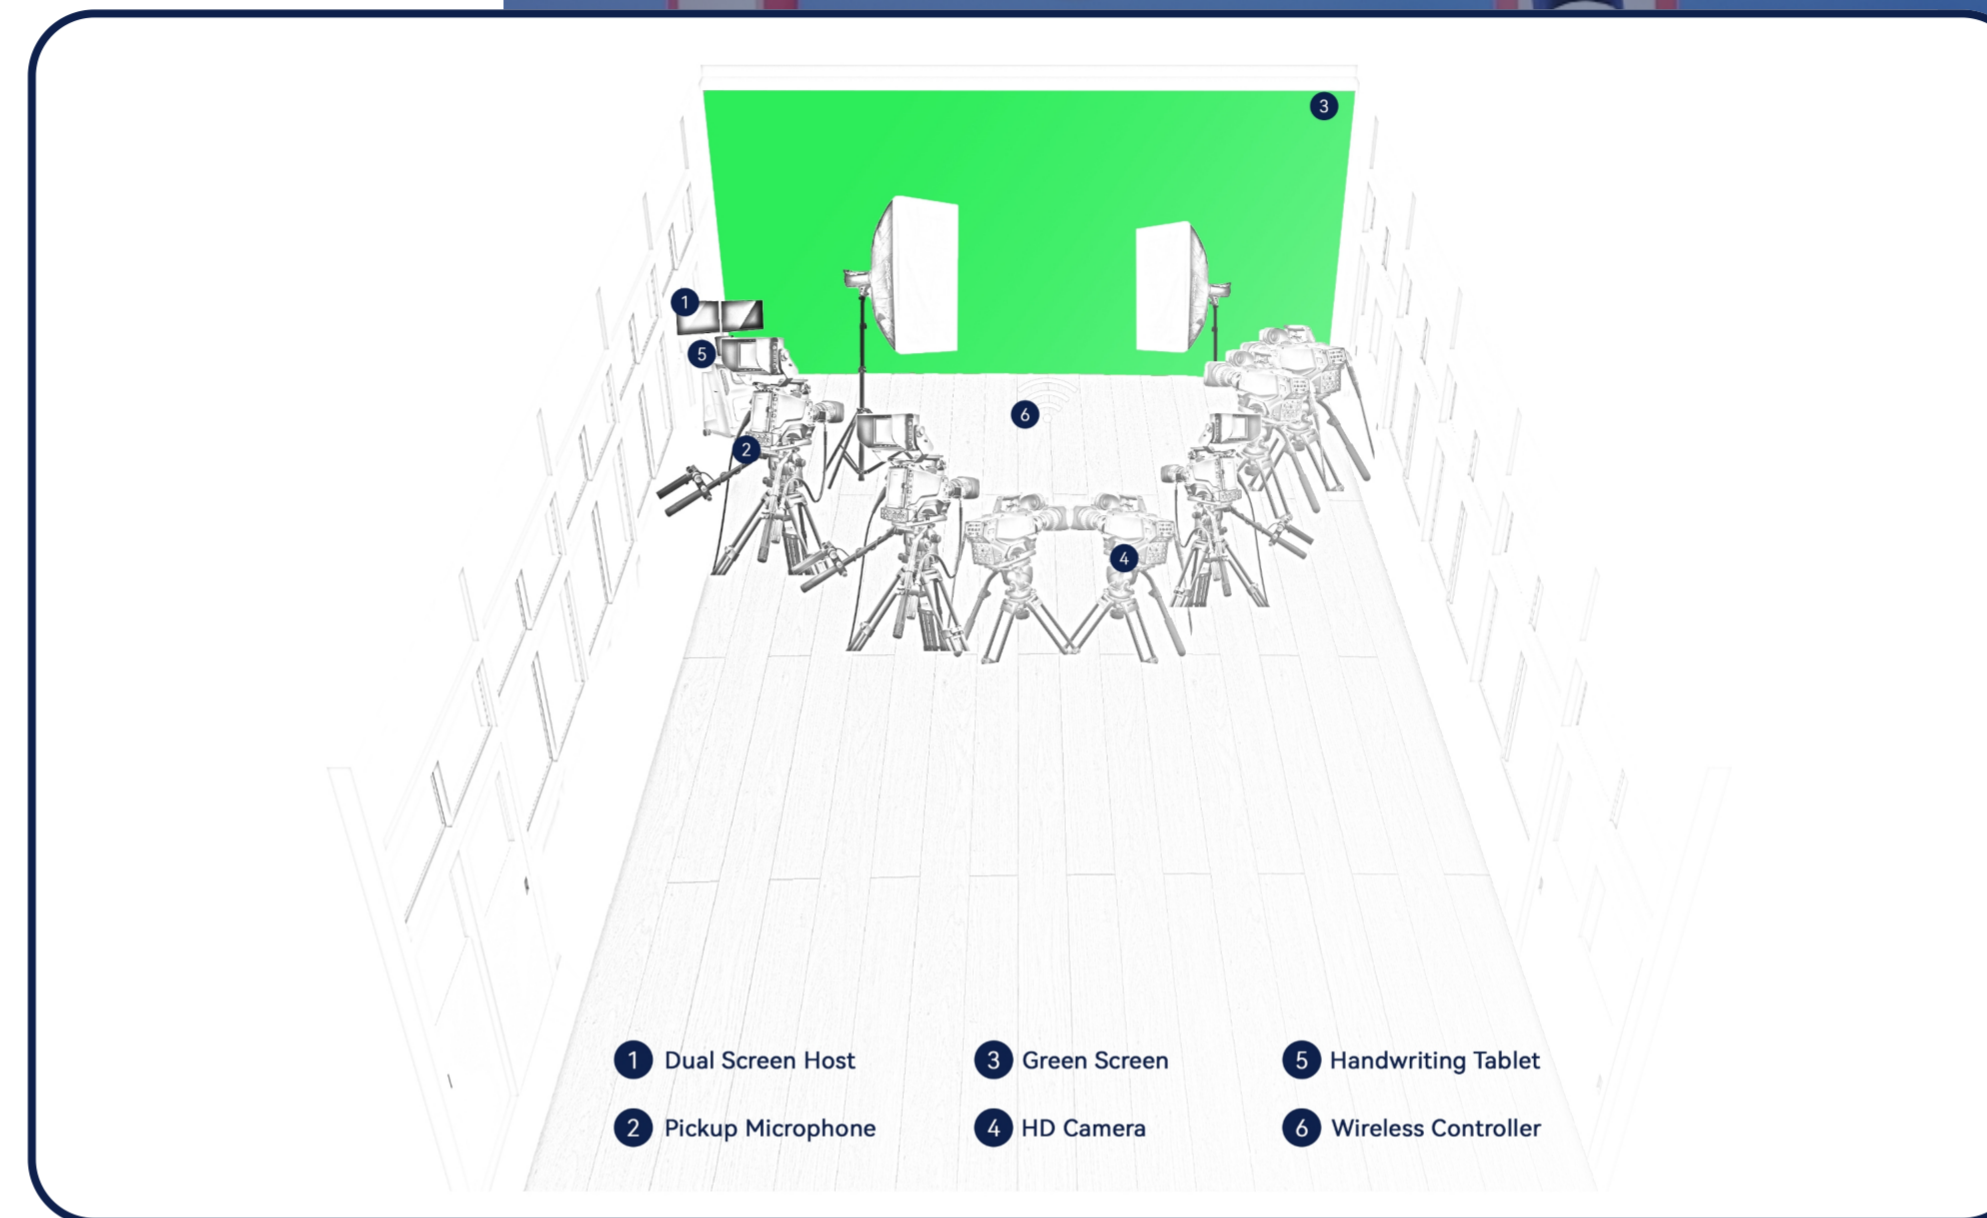

| Studio

Application Scenarios

- Course recording, course live broadcast, online teaching

Program Features

- Multiple cameras are flexible and switchable
- One-click recording and live streaming
- Support docking with multiple live broadcast platforms
- Support annotation and writing
- Professional director editing software, easy to use

Recommended Configuration

Dual Screen Host	1pcs
Pickup Microphone	1pcs
Green Screen	1pcs
HD Camera	1pcs
Handwriting Tablet	1pcs
Wireless Controller	1pcs

One-click start

Easy to use

Flexible switching