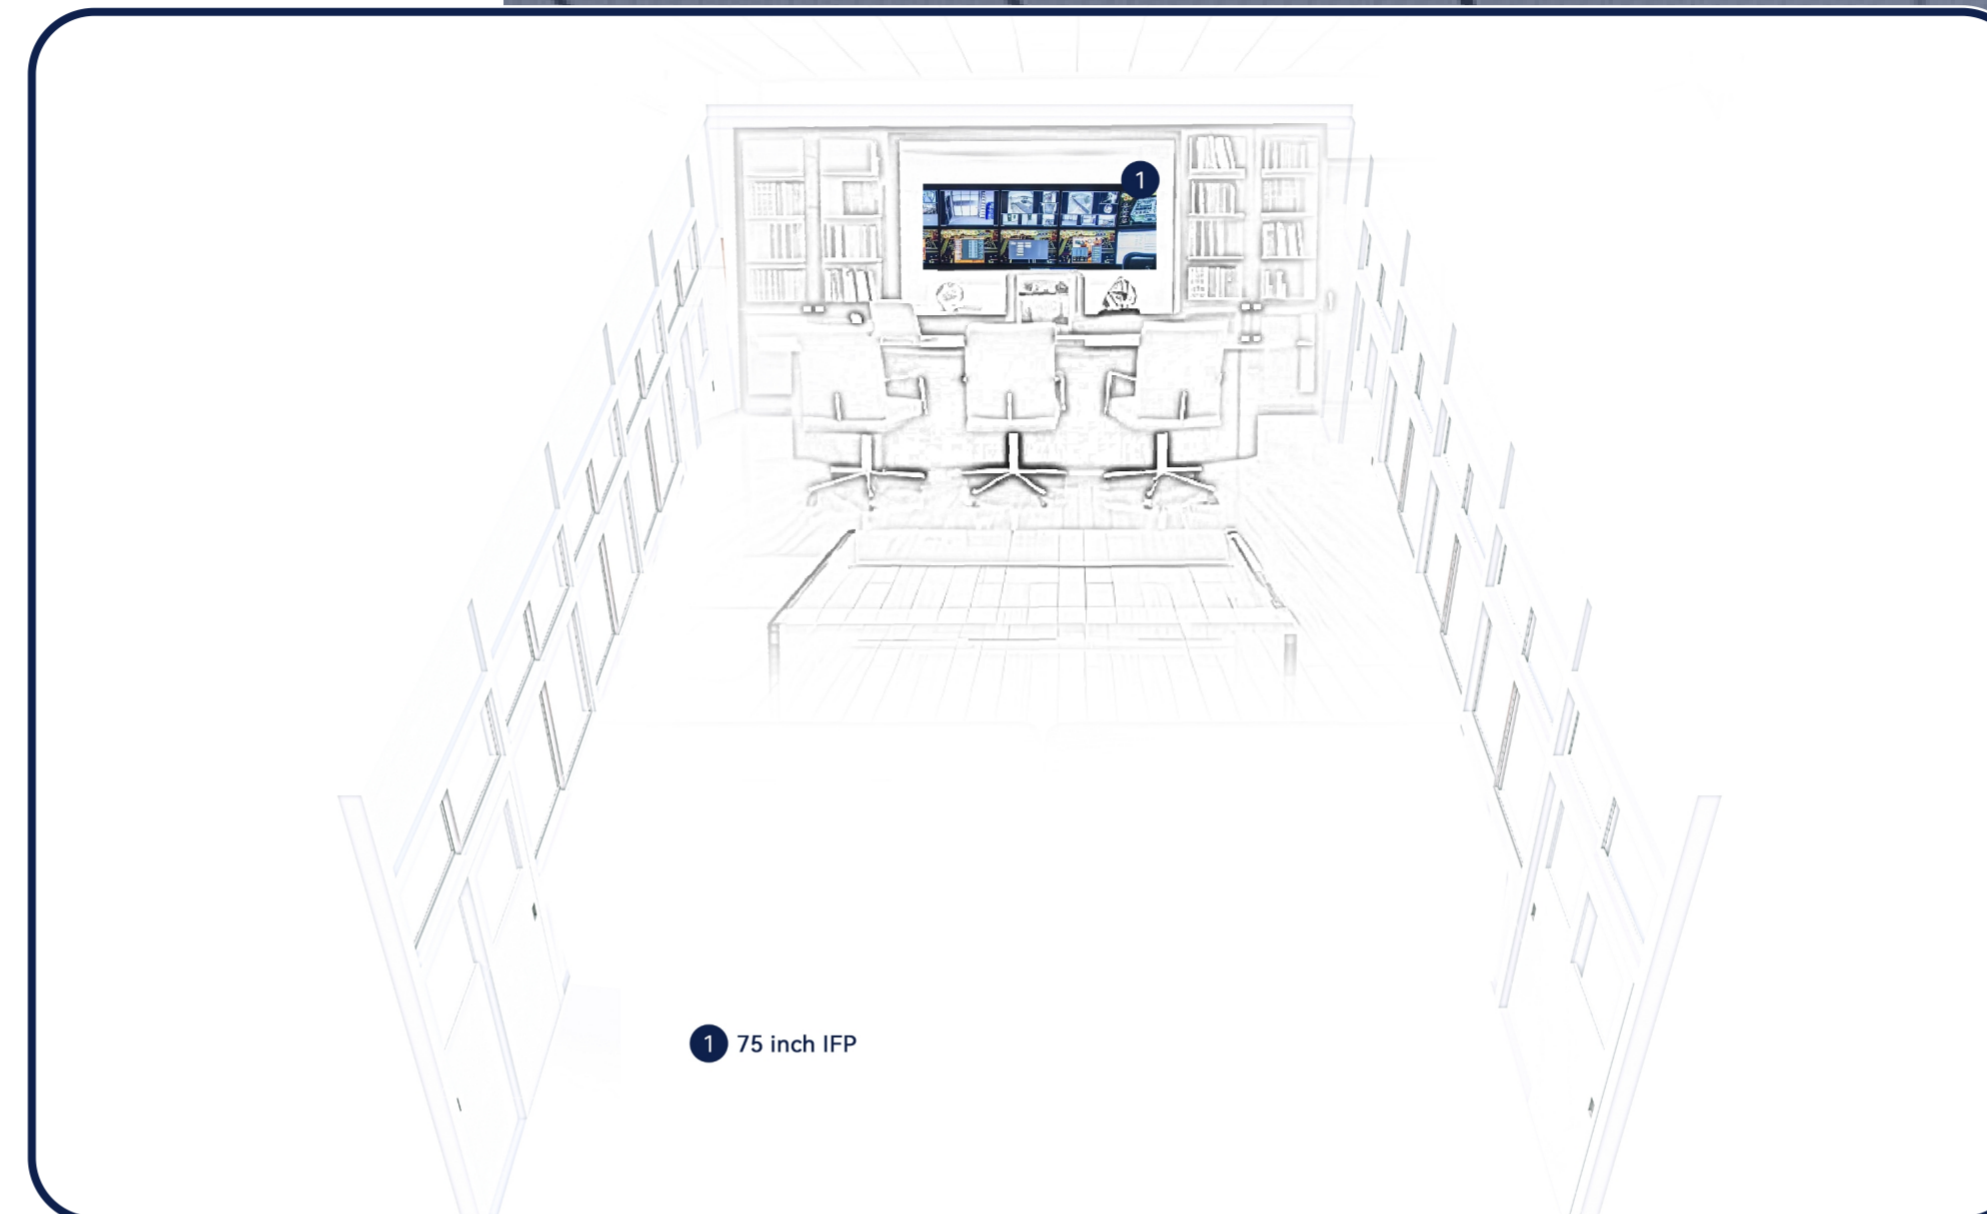

| Principal Room

Application Scenarios

- Principal's office

Program Features

- Through the teaching platform, you can view classroom monitoring and conduct classroom inspections
- Smart blackboard eraser, erases physical and electronic handwriting simultaneously
- Precise 4K automatic tracking camera

Recommended Configuration

75 Inch IFP	1pcs

4K HD Transmission

Easy to use

intelligent