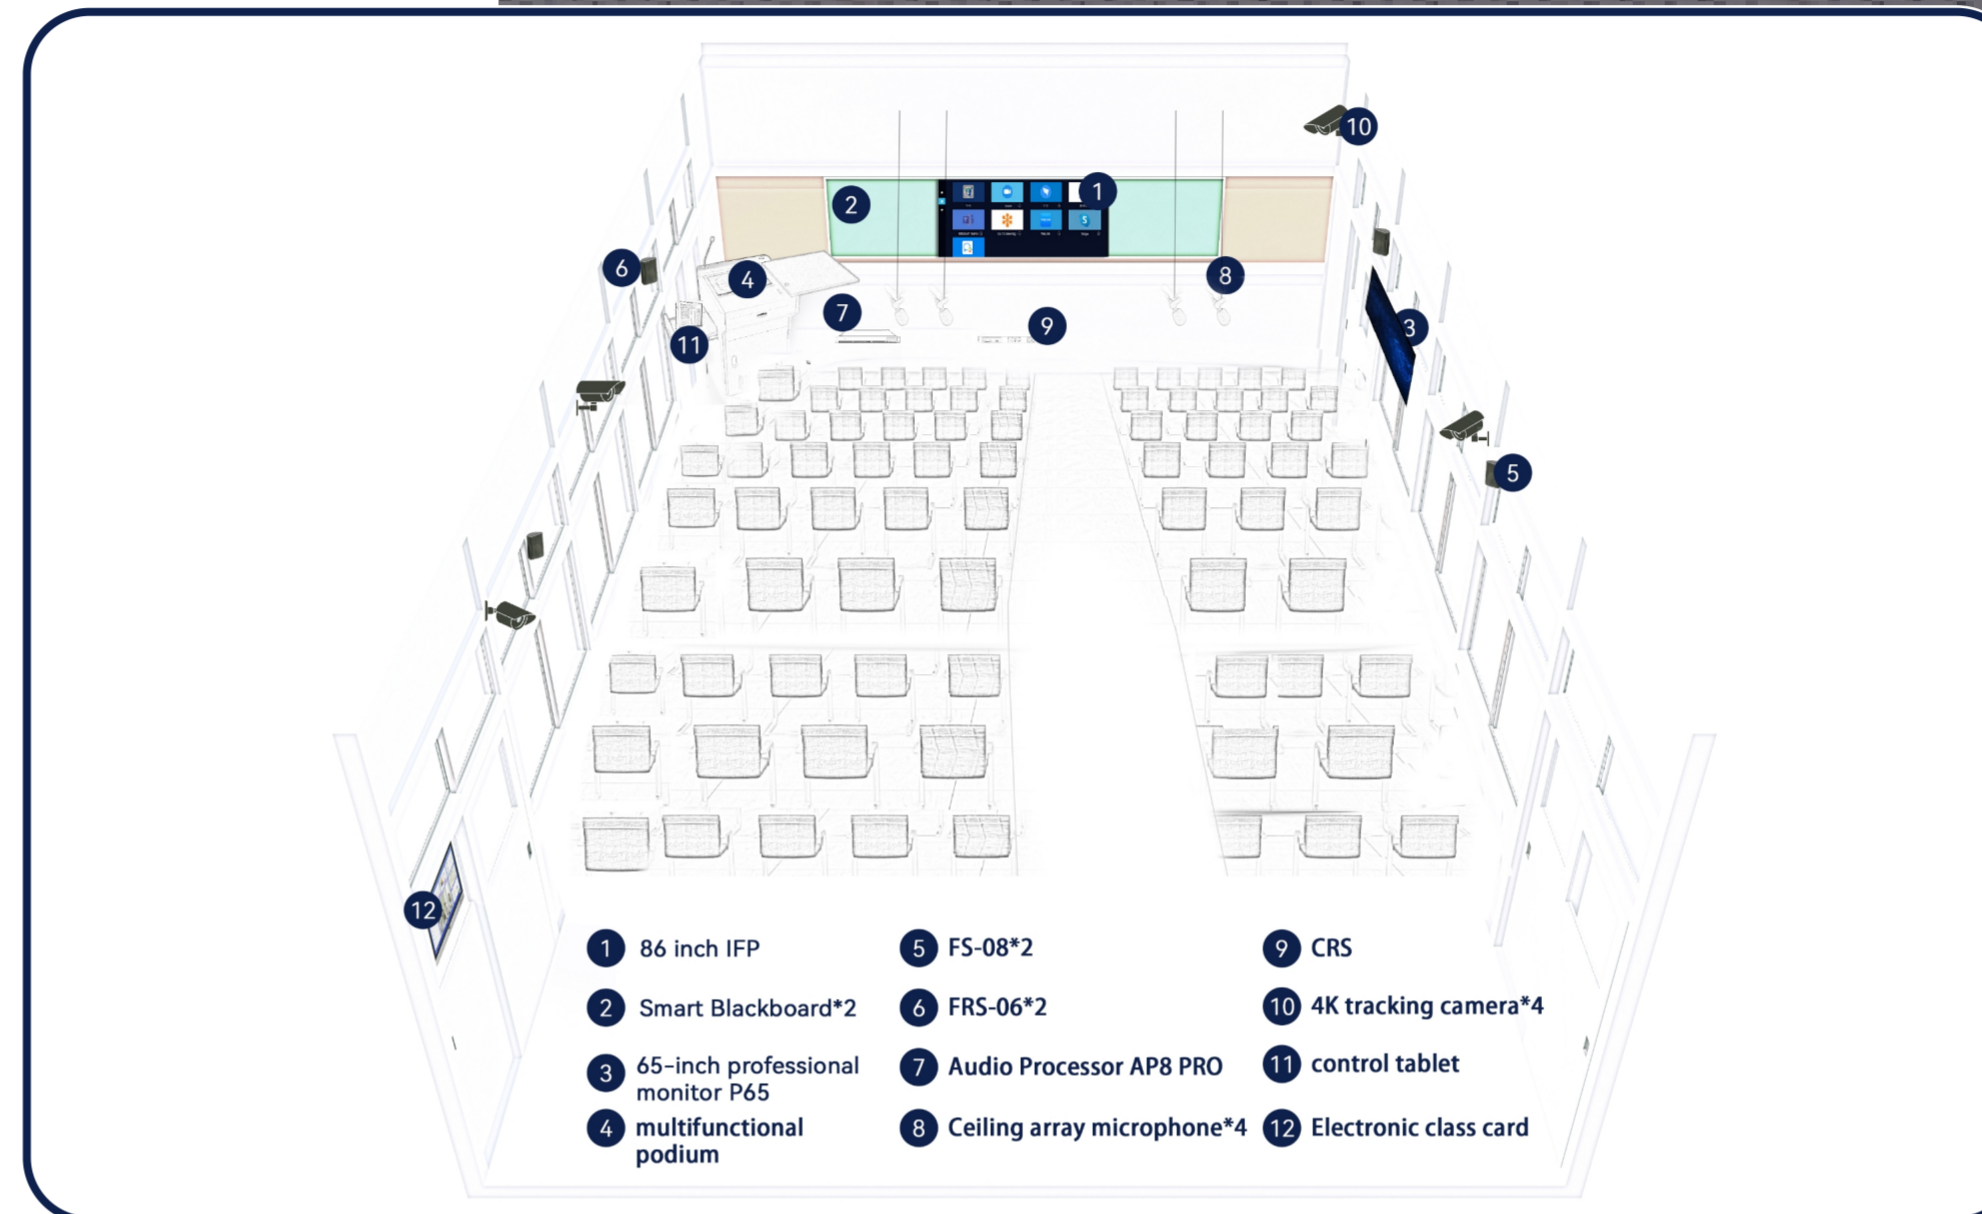

Recommended Configuration

86 Inch IFP	1pcs	65-inch Professional Monitor P65	1pcs
Smart Blackboard	2pcs	Recording And Broadcasting Host CRS	1pcs
Portable Experiment Recording System	1pcs	Mobile Experiment Recording Machine	1pcs
Portable Experimental Terminal	npcs		

Visual Balance

Easy to use

Smart Sensing

Lecture Hall

Application Scenarios

- Mobile experiments, practical training courses

Program Features

- The blackboard content can be scanned to save and share
- One-click interaction: during a classroom lecture, the teacher's tablet can be displayed on the same screen to all groups
- Smart blackboard eraser, erases physical and electronic handwriting simultaneously
- Precise 4K automatic tracking camera
- Multi-purpose podium with storage for other equipment and class items
- The ceiling array microphone has 12 beams that can cover the entire space, so the sound of teachers and students can be picked up normally regardless of whether they are sitting, standing or walking.

Recommended Configuration

86 Inch IFP	1pcs	Audio Processor AP8 PRO	1pcs
Smart Blackboard	2pcs	Ceiling Array Microphone	4pcs
Multifunctional Podium	1pcs	Recording And Broadcasting Host CRS	1pcs
65-inch Professional Monitor P65	1pcs	4K Trail Camera	4pcs
Full Range Sound Column FS-08	2pcs	Wall Control Panel	1pcs
Full Range Speaker FRS-06	2pcs	Electronic Class Card	1pcs