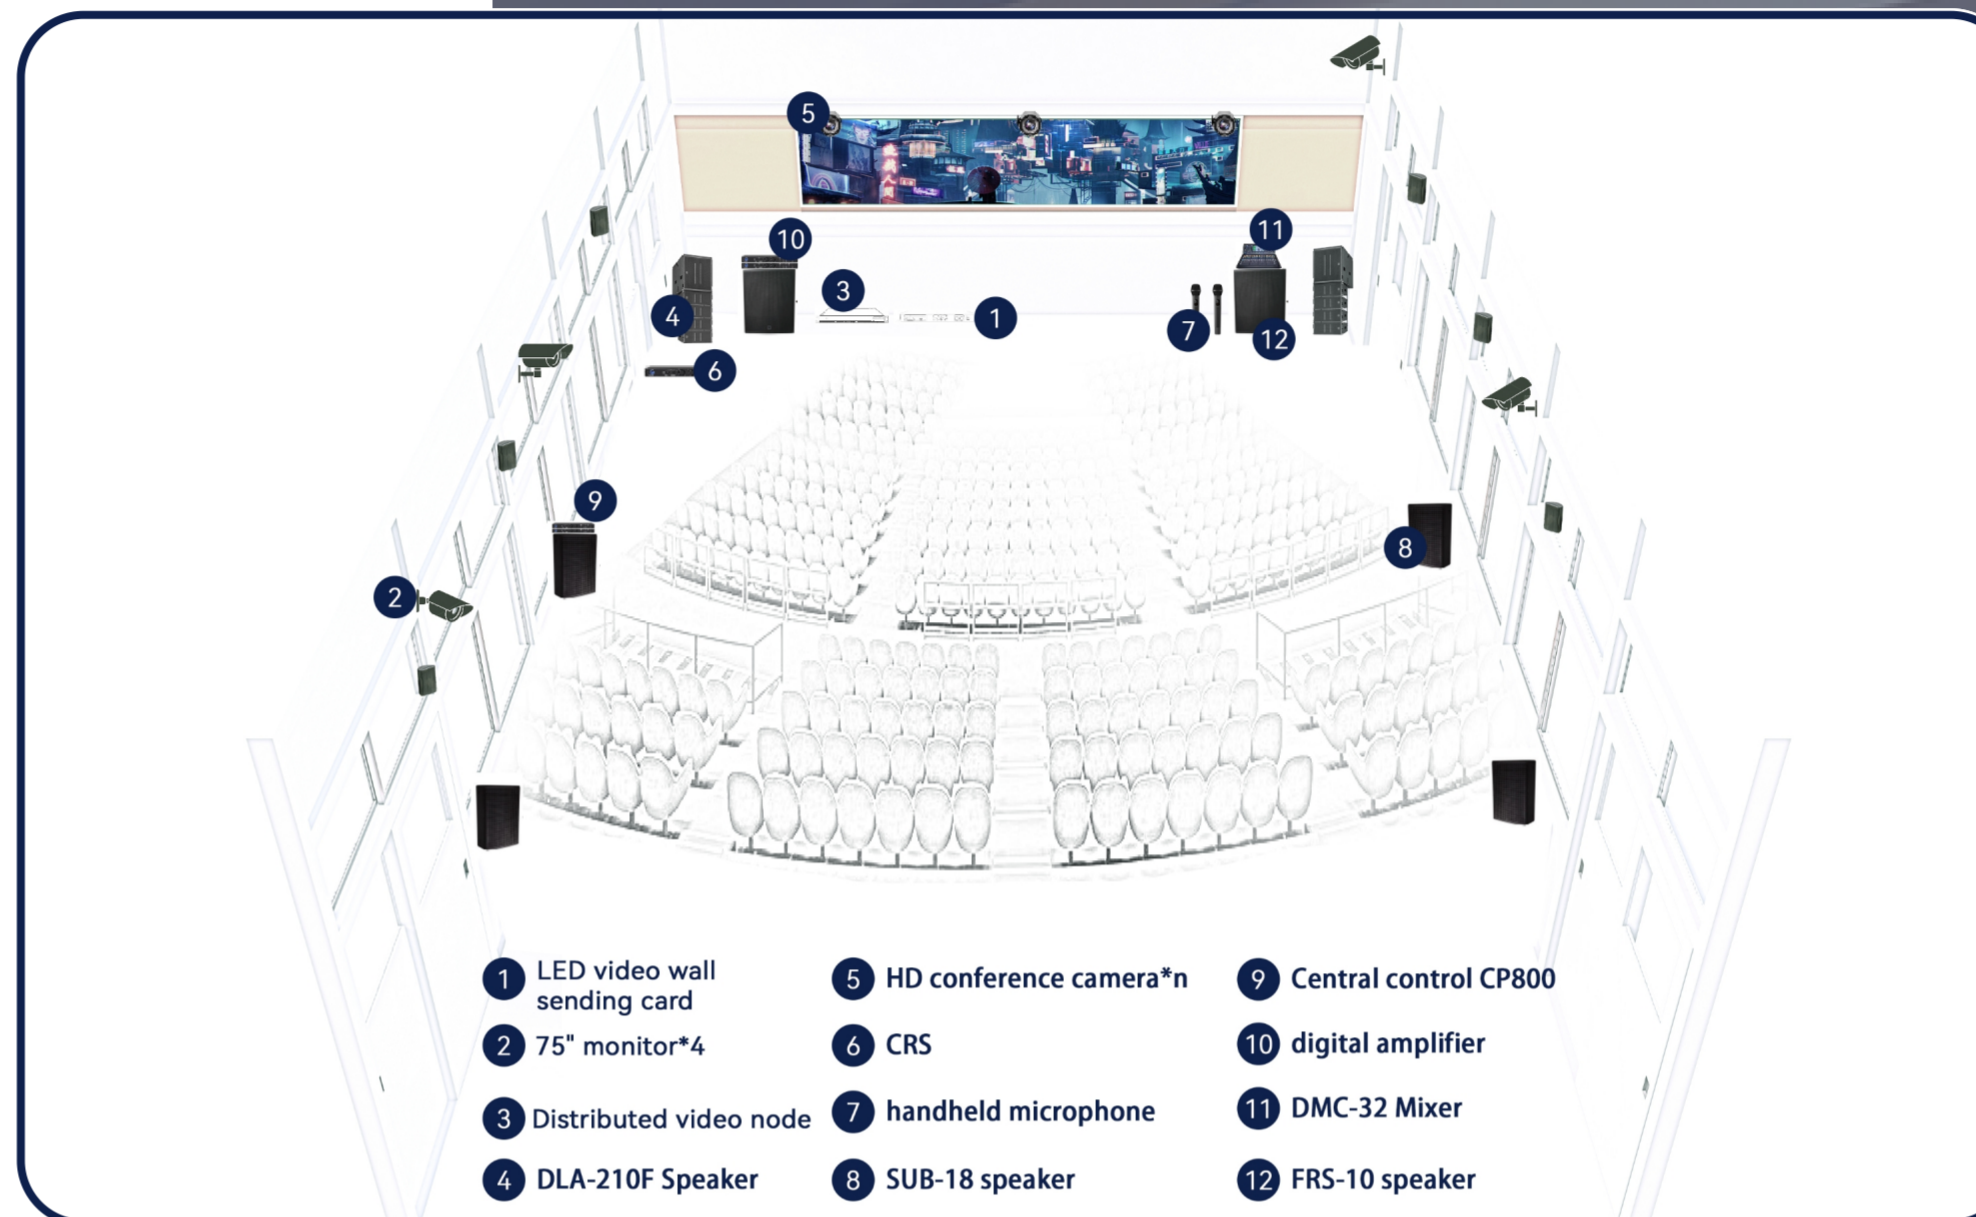

Application Scenarios

- Large-scale events, lectures, and performances

Program Features

- The blackboard content can be scanned to save and share
- One-click interaction: during a classroom lecture, the teacher's tablet can be displayed on the same screen to all groups
- Smart blackboard eraser, erases physical and electronic handwriting simultaneously
- Precise 4K automatic tracking camera
- Multi-purpose podium with storage for other equipment and class items
- The ceiling array microphone has 12 beams that can cover the entire space, so the sound of teachers and students can be picked up normally regardless of whether they are sitting, standing or walking.

Recommended Configuration

Audio System	2-Channel Wireless Handheld Microphone	2pcs	Video System	LED Video Wall + Sending Card	1pcs
	Analog Gooseneck Microphone AM-42	1pcs		Distributed Video Node NPK-UHD (Output) & (Input)	n+n pcs
	Subwoofer SUB-18	2pcs		HD Conference Camera	npcs
	Auxiliary Speaker FRS-10	4pcs		Recording And Broadcasting CRS	1pcs
	Monitor Speakers FRS-10*2 & FAS-06	2+1 pcs		75" Monitor	4pcs
	Distributed Audio Node	1pcs	Control System	Central Control CP800	1pcs
	32-Channel Digital Mixer DMC-32	1pcs		Wall Control Panel KTP01	1pcs
	Dual 10-Inch Line Array Full-Range Speakers DLA-210F	8pcs			
	Dual 10-Inch Line Array Subwoofer DLA-1018B	2pcs			
	2-Channel Digital Power Amplifier DPA-22000 & DPA-2650	4+3 pcs			

4K HD Transmission

One-click start

Powerful Processor