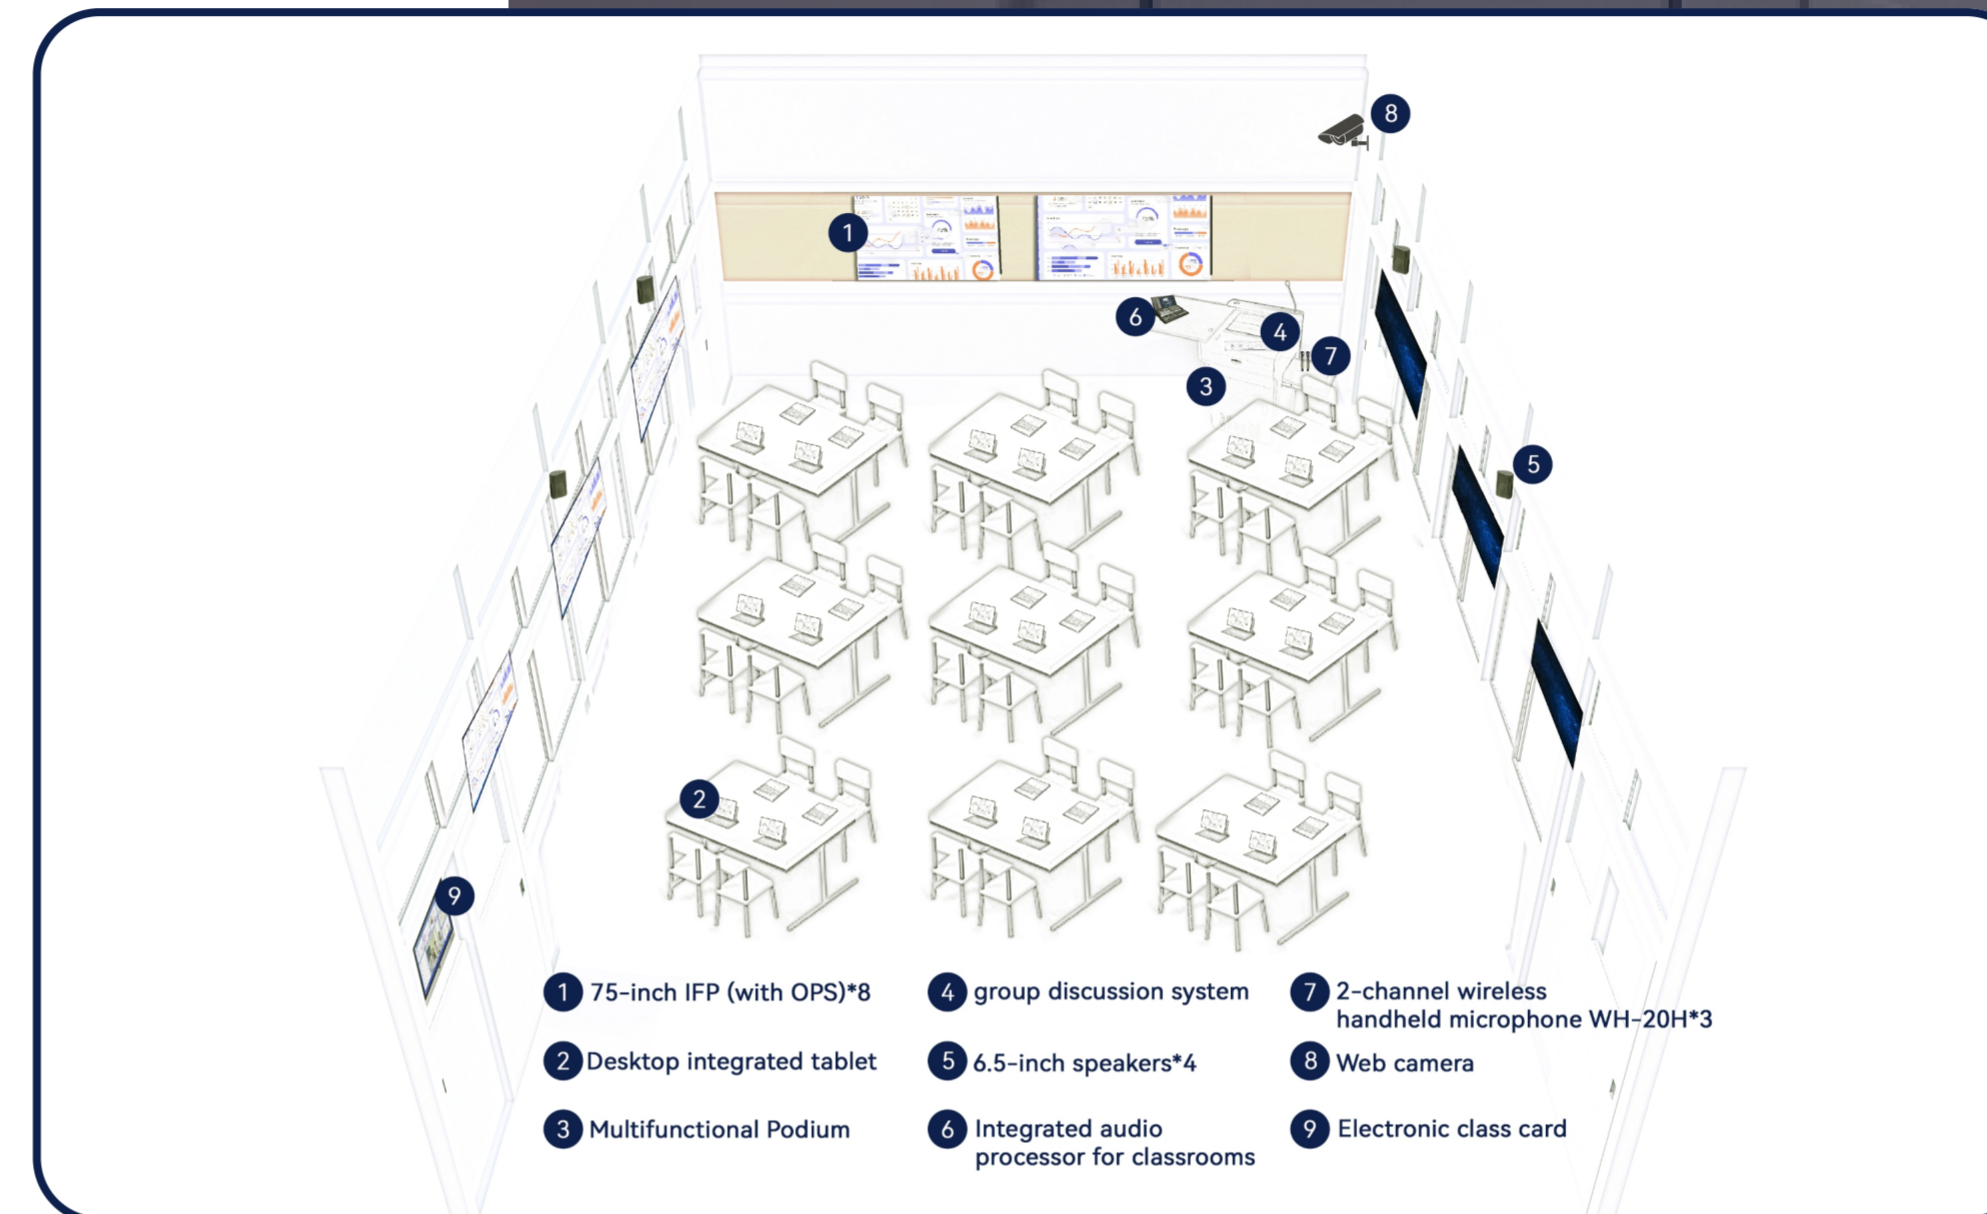

Recommended Configuration

86 Inch IFP	1pcs	Integrated Audio Processor For Classrooms	1pcs
Smart Blackboard	2pcs	6.5 Inch Speaker	2pcs
Multifunctional Podium	1pcs	Omnidirectional Wheat	1pcs
4K Trail Camera	4pcs	Electronic Class Card	1pcs
65-inch Professional Monitor	2pcs	Recording And Broadcasting Host CRS	1pcs
Control Tablet	1pcs		

Visual Balance

Easy to use

Automatic Upload

| Seminar Room

Application Scenarios

- Group discussion class, interactive class

Program Features

- The blackboard content can be scanned to save and share
- One-click interaction: during a classroom lecture, the teacher's tablet can be displayed on the same screen to all groups
- Smart blackboard eraser, erases physical and electronic handwriting simultaneously
- Teachers can send class tests and discussion topics to all group
- Mobile devices such as mobile phones and tablets can also join by scanning the QR code
- It can be equipped with electronic class cards, supporting functions such as class schedule display, attendance statistics, face sign-in, etc., which is convenient for teaching management

Dedicated IFP

One-click interaction

Multifunctional podium

laboratory

Application Scenarios

- Mobile experiments, practical training courses

Program Features

- The blackboard content can be scanned to save and share
- One-click interaction: during a classroom lecture, the teacher's tablet can be displayed on the same screen to all groups
- Smart blackboard eraser, erases physical and electronic handwriting simultaneously
- Blackboard content can be saved and shared
- Portable experimental terminal, ultra-high-definition multi-angle recording
- It can be equipped with electronic class cards, supporting functions such as class schedule display, attendance statistics, face sign-in, etc., which is convenient for teaching management