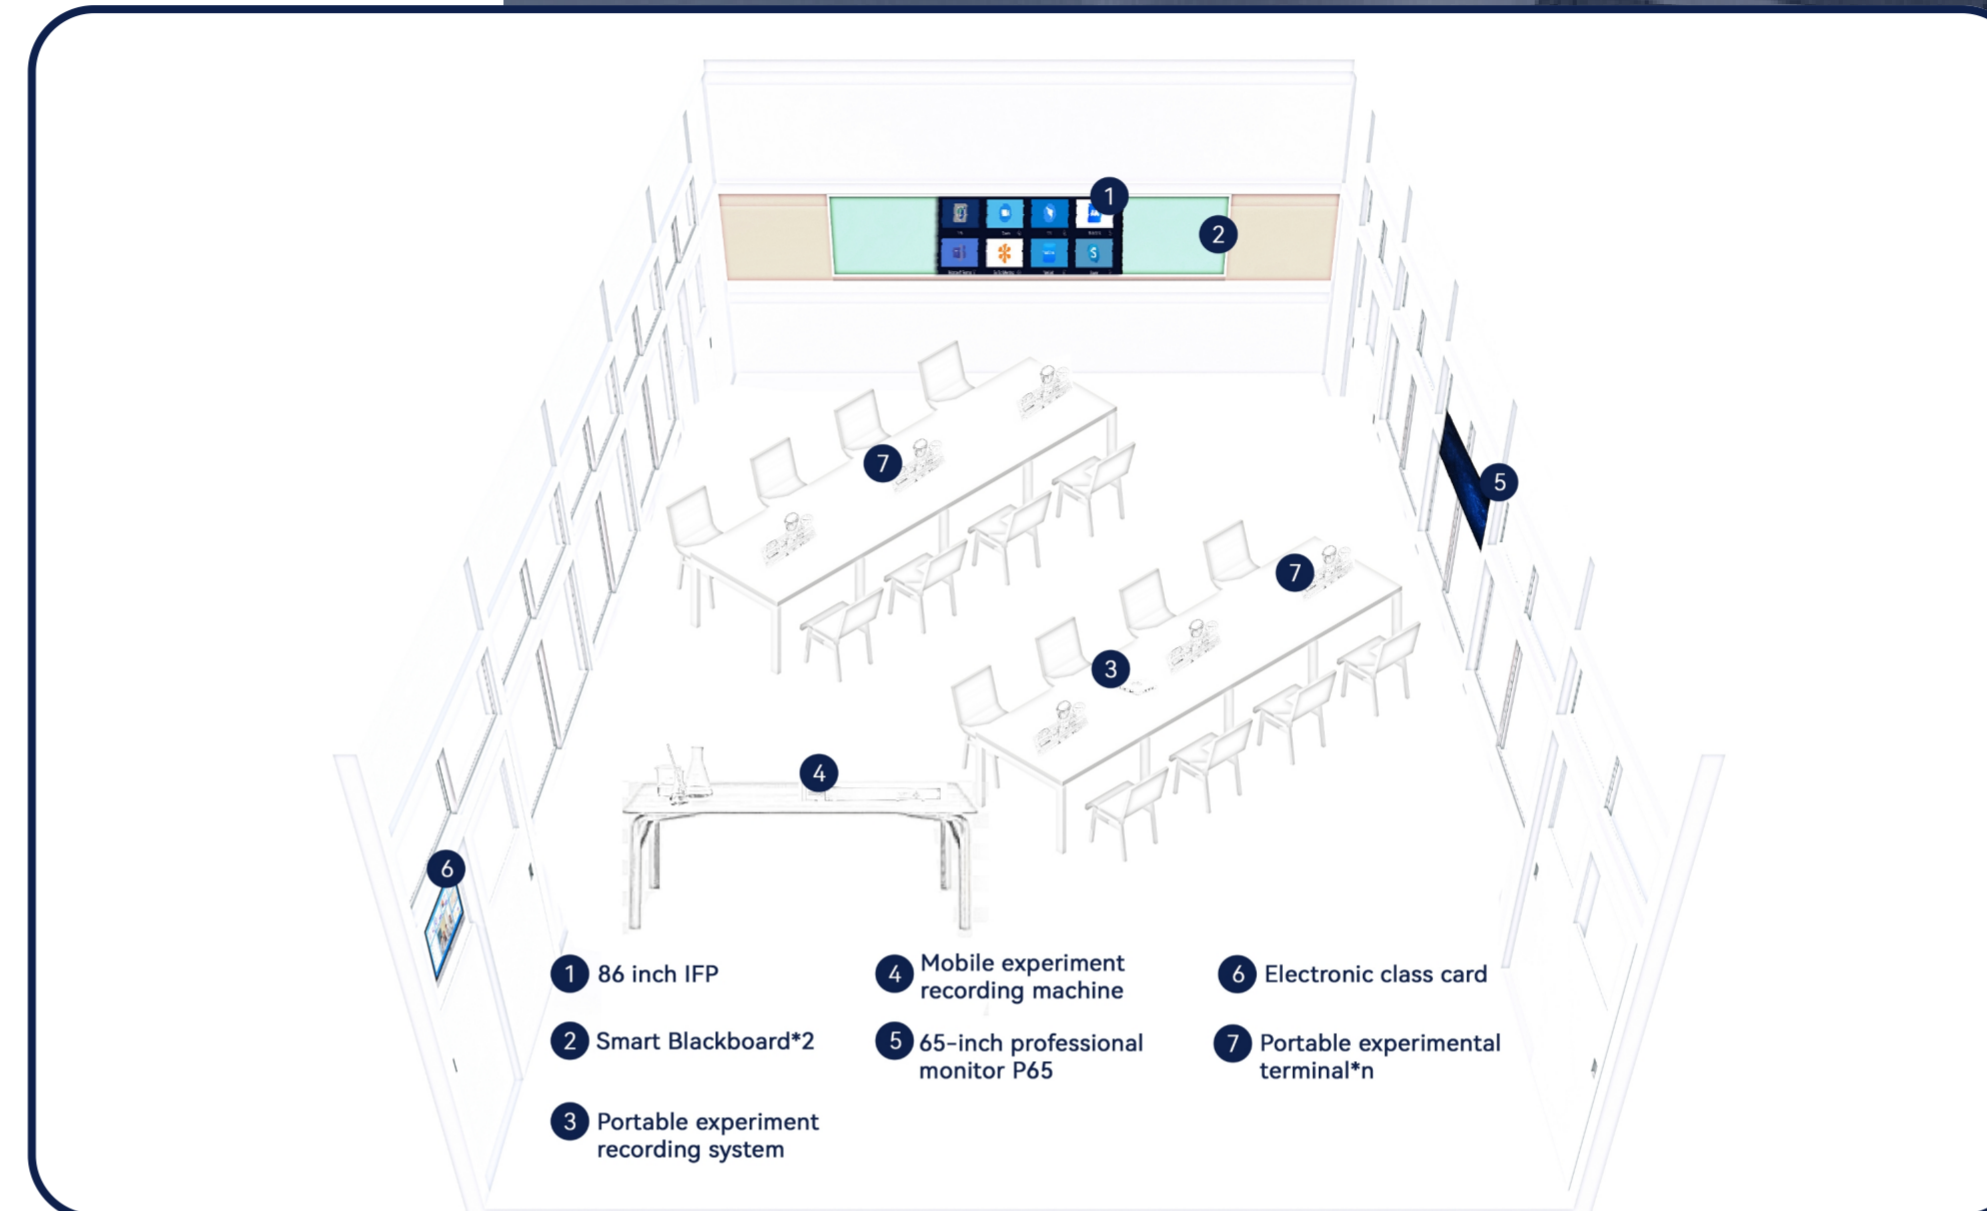

Dedicated IFP

One-click interaction

Multifunctional podium

laboratory

Application Scenarios

- Mobile experiments, practical training courses

Program Features

- The blackboard content can be scanned to save and share
- One-click interaction: during a classroom lecture, the teacher's tablet can be displayed on the same screen to all groups
- Smart blackboard eraser, erases physical and electronic handwriting simultaneously
- Blackboard content can be saved and shared
- Portable experimental terminal, ultra-high-definition multi-angle recording
- It can be equipped with electronic class cards, supporting functions such as class schedule display, attendance statistics, face sign-in, etc., which is convenient for teaching management

Recommended Configuration

86 Inch IFP	1pcs	65-inch Professional Monitor P65	1pcs
Smart Blackboard	2pcs	Recording And Broadcasting Host CRS	1pcs
Portable Experiment Recording System	1pcs	Mobile Experiment Recording Machine	1pcs
Portable Experimental Terminal	npcs		

Visual Balance

Easy to use

Smart Sensing

Lecture Hall

Application Scenarios

- Mobile experiments, practical training courses

Program Features

- The blackboard content can be scanned to save and share
- One-click interaction: during a classroom lecture, the teacher's tablet can be displayed on the same screen to all groups
- Smart blackboard eraser, erases physical and electronic handwriting simultaneously
- Precise 4K automatic tracking camera
- Multi-purpose podium with storage for other equipment and class items
- The ceiling array microphone has 12 beams that can cover the entire space, so the sound of teachers and students can be picked up normally regardless of whether they are sitting, standing or walking.