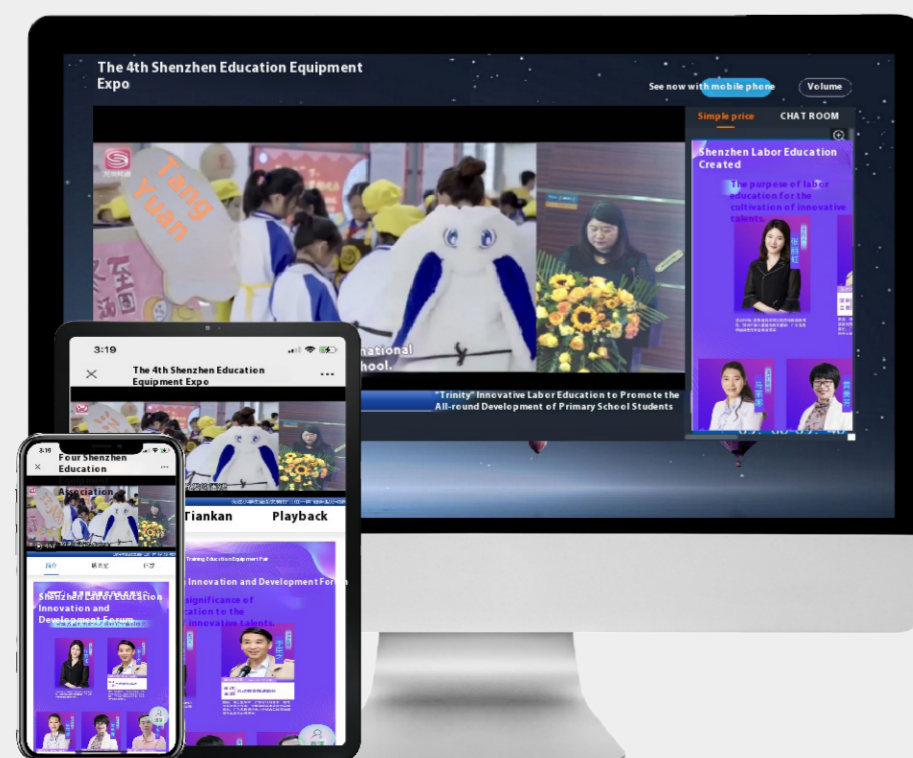

1 + 3 + N

Main Lecture Classroom

Interactive Classroom

Audit the Classroom

| Hybrid Cloud Live Streaming

Live streaming can be performed on different devices in real time through the cloud, stable and without delay.

- Large-scale live broadcast on the public network
- Hybrid deployment of intranet and public network
- Campus Brand Window

Live Streaming
Multi-platform simultaneous
live broadcast

| Principal Room

Application Scenarios