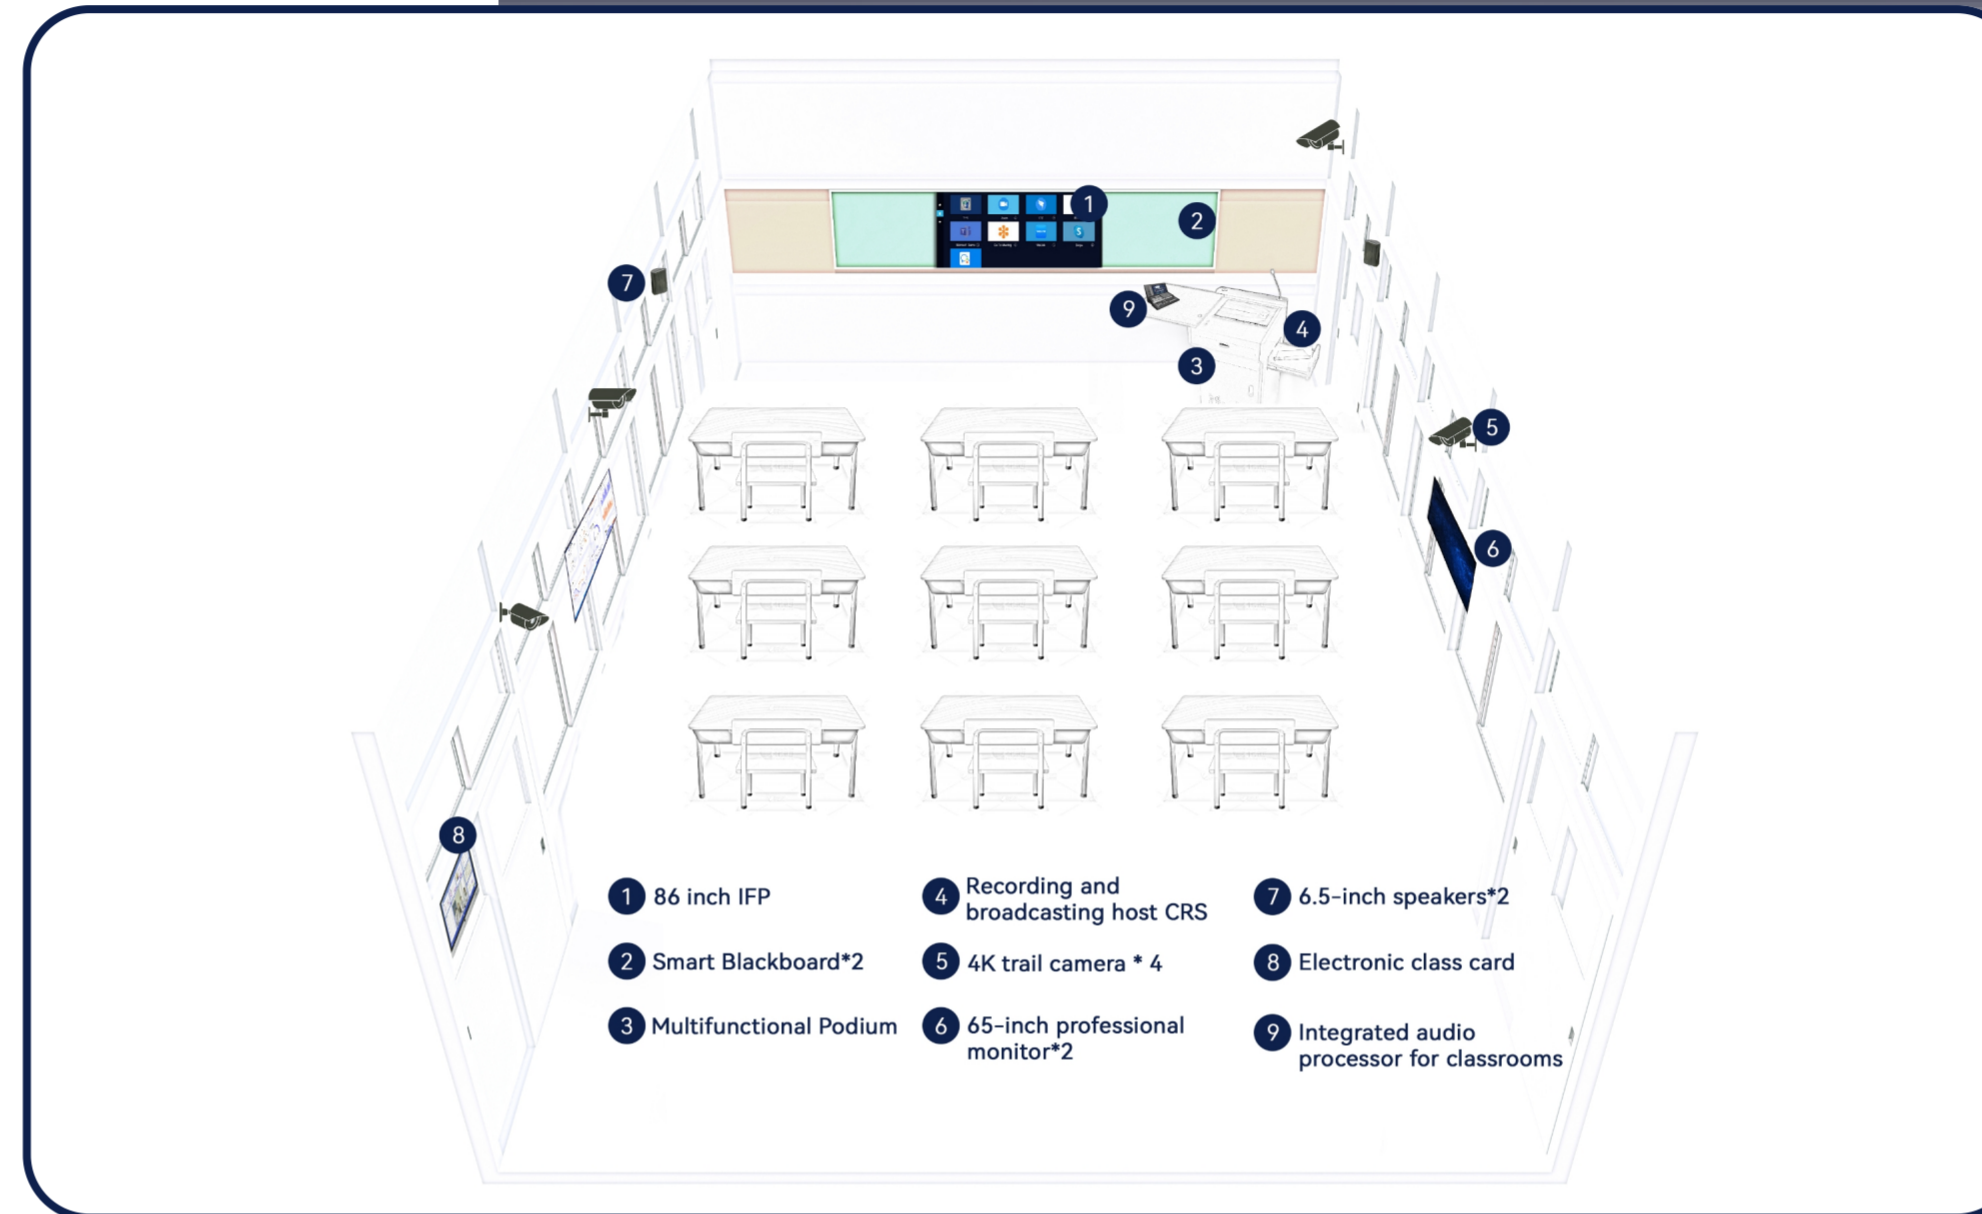

Recommended Configuration

86 Inch IFP	1pcs	6.5-inch Speakers	4pcs
Smart Blackboard	2pcs	Network Camera	2pcs
Multifunctional Podium	1pcs	2-channel Wireless Headband Microphone WH-20H	1pcs
Document Scanning Camera	1pcs	Central Control CP-800	1pcs
Integrated Audio Processor For Classrooms	1pcs	Wall Control Panel	1pcs
Hanging Wheat	1pcs	Electronic Class Card	1pcs

Visual Balance

Easy to use

Multifunctional podium

| Recording Classroom

Application Scenarios

- Subject teaching, open class

Program Features

- Keep the traditional teaching writing habits, simple and easy to use
- The writing on the writing board is displayed on the smart screen synchronously, which is visually balanced.
- Smart blackboard eraser, erases physical and electronic handwriting simultaneously
- Blackboard content can be saved and shared
- Precise 4K automatic tracking camera
- Different recording classrooms can interact with each other and are compatible with video conferences such as HUAWEI and POLYCOME.

Recommended Configuration

86 Inch IFP	1pcs	Integrated Audio Processor For Classrooms	1pcs
Smart Blackboard	2pcs	6.5 Inch Speaker	2pcs
Multifunctional Podium	1pcs	Omnidirectional Wheat	1pcs
4K Trail Camera	4pcs	Electronic Class Card	1pcs
65-inch Professional Monitor	2pcs	Recording And Broadcasting Host CRS	1pcs
Control Tablet	1pcs		