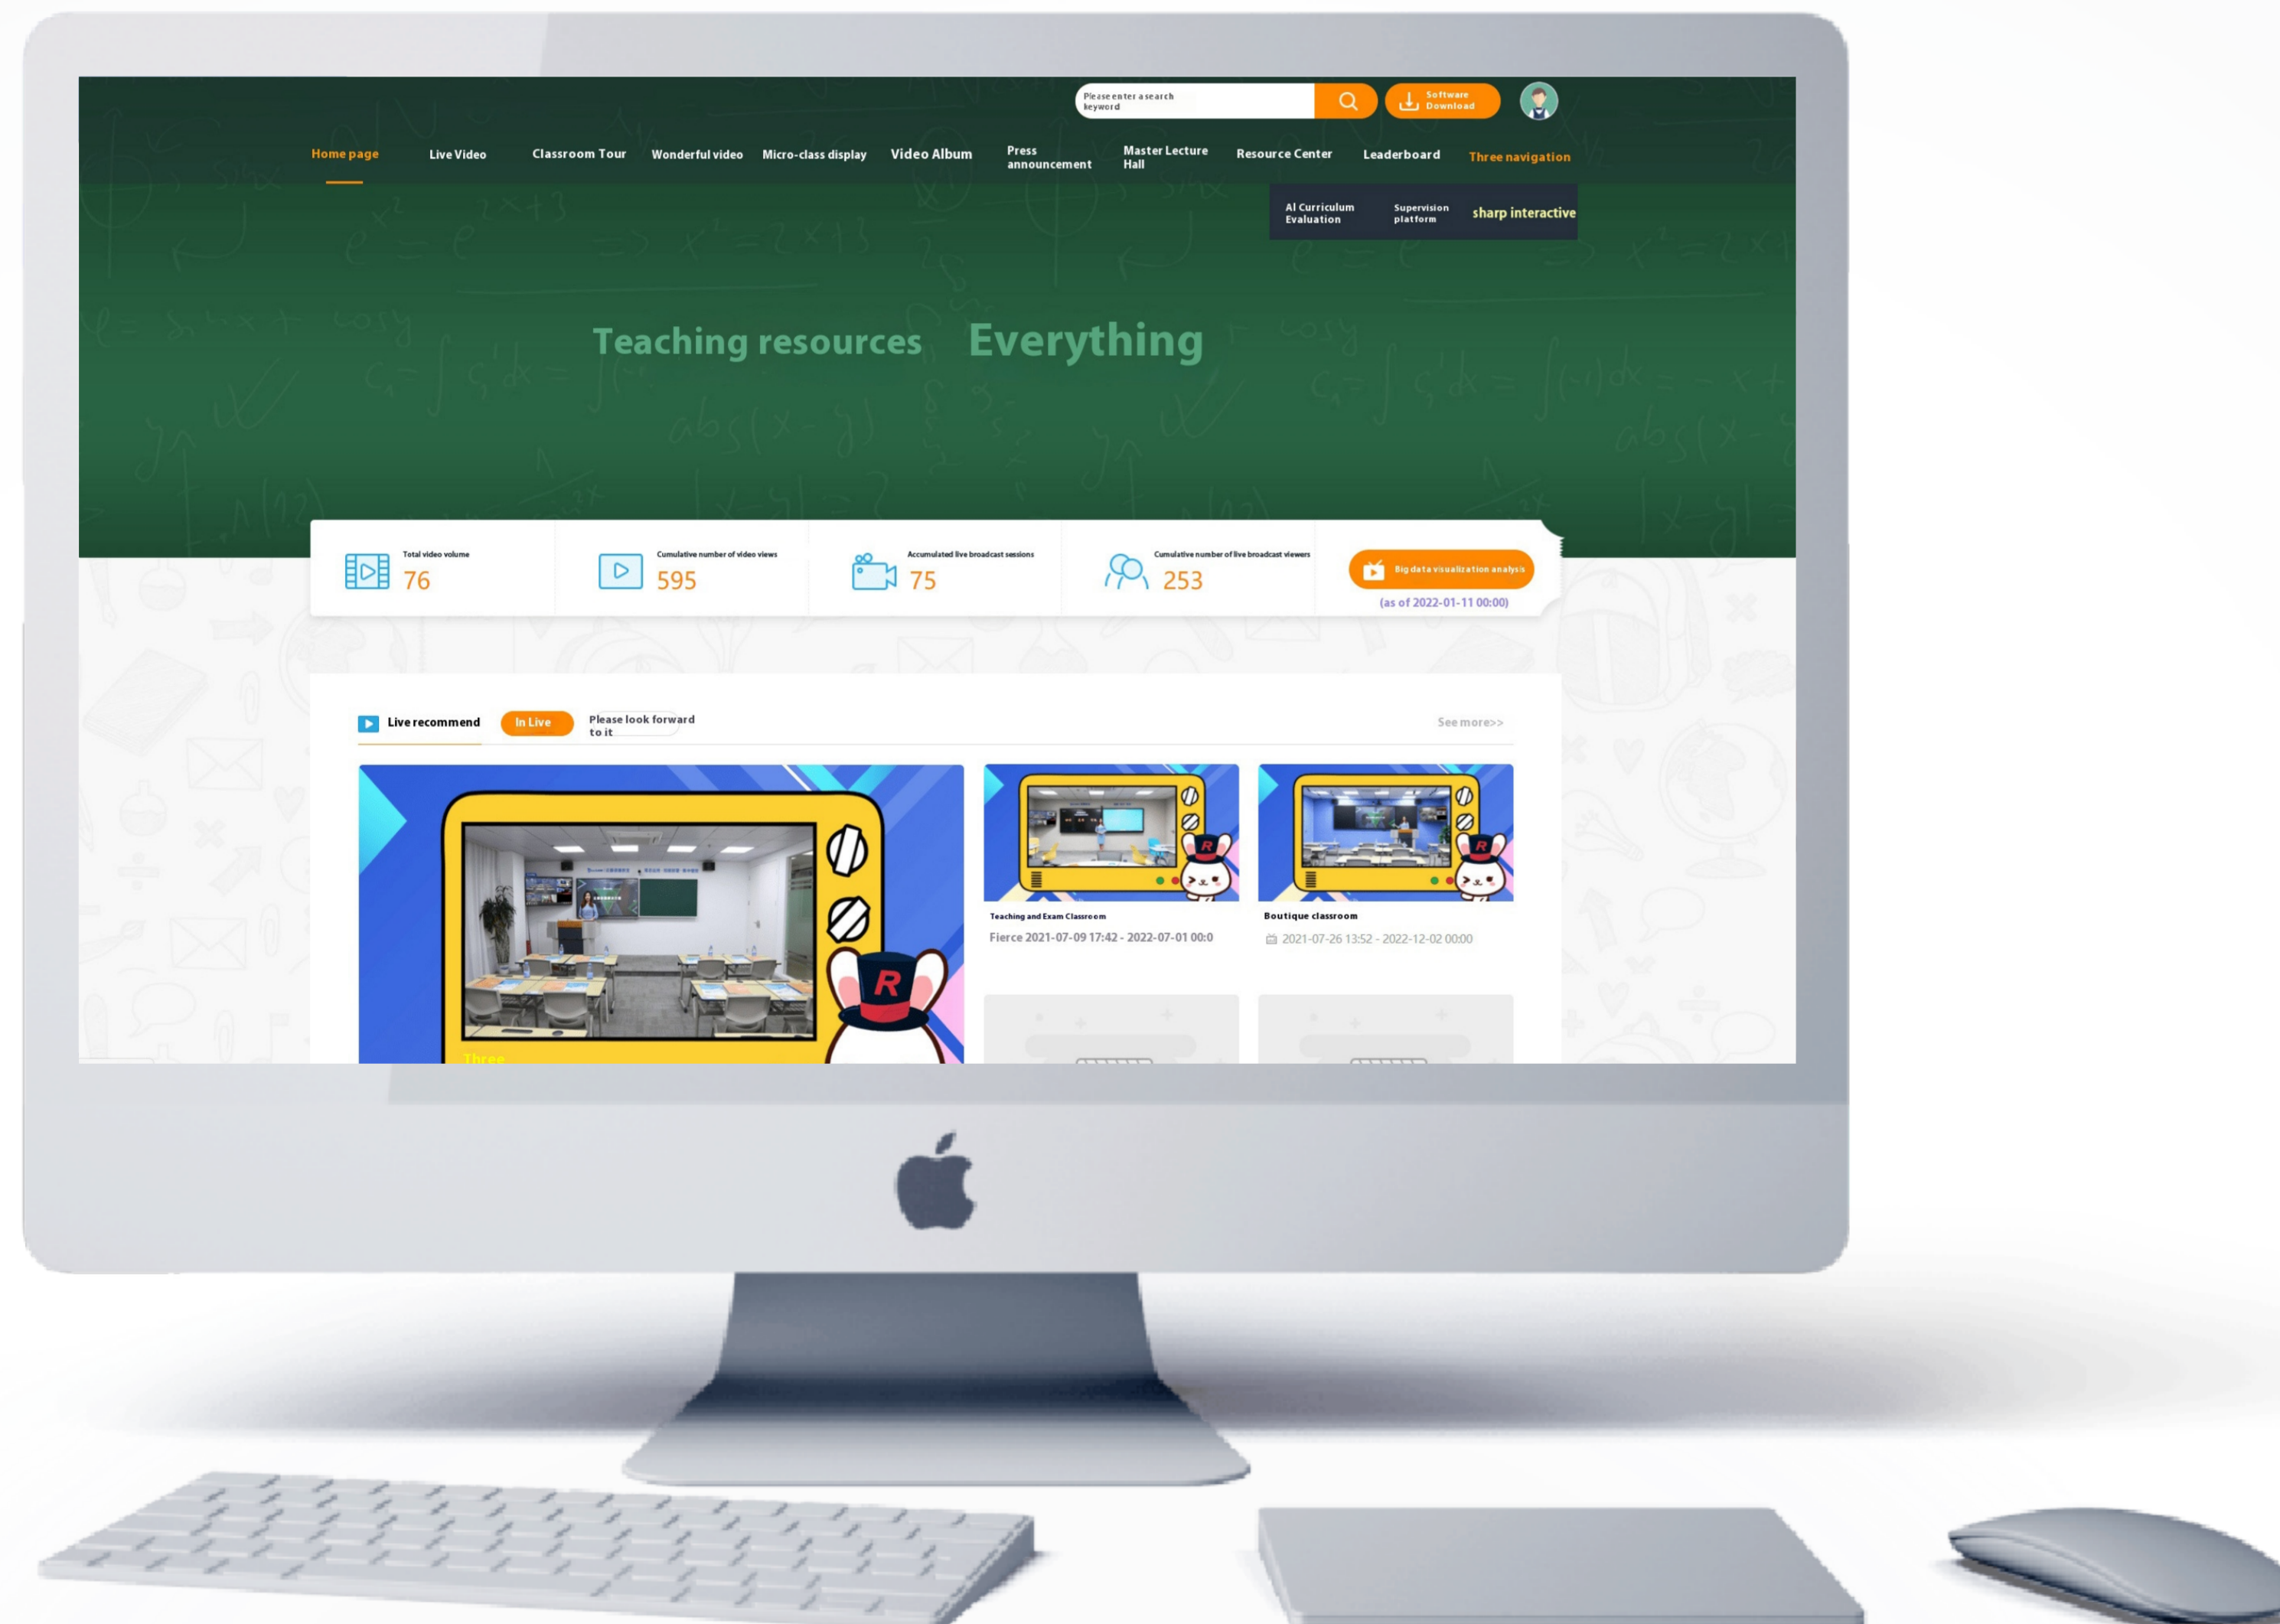

It has six powerful features to manage teaching resources in a unified way.

Device Management

Smart Teaching

Resource Management

Supervision And Management

AI learning Situation Analysis

Speech Transcription