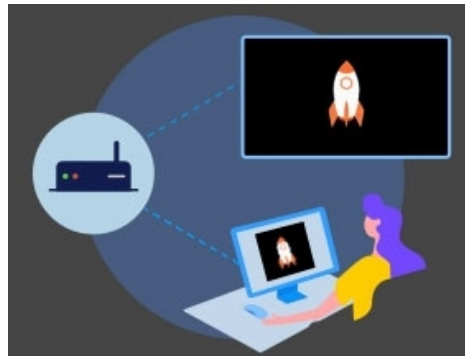

Video Wall Player

WPC Series

WPC-2K&WPC-4K

INTRODUCTION

WPC-2K&WPC-4K is a new-generation cloud networking player, which supports 4K VP9 and 4K 10bits H.265/H.264 video decoding, maximum support 4K@60Hz output(Based on Model). Based on the powerful Cloud platform, functions such as player monitoring, program creating, program scheduling, program centralized publishing, and multi-level management are supported.

FEATURES

- Professional BS architecture, supporting accessing network via WiFi, LAN or 4G for cloud centralized management
- Multi-level management of cloud server and role-based program publishing
- Strong processing performance, supporting H265/H264 4K high-definition video hardware decoding and playback as well as 10bit video decoding and playback
- Support up to 3840×2160@60Hz output resolution, maximum width: 4096, maximum height: 4096(WPC-4K)
- High-definition output of 1080P(WPC-2K)
- 8G storage (4G available), support playback via USB flash drive
- Support stereo audio output

WPC Series

RELEVANT FUNCTION INDICATION

- Sync/Async

- Manual Maintenance

- Ad serving

Software Control

WPC series products are multimedia players for LED full-color displays. They integrate playback and sending functions. They can release programs and control displays through various user terminals such as PCs, mobile phones, and Pads, and support access to cloud releases. And cloud monitoring platform, easy to achieve cross-regional cluster management of display screens.

Real-time monitoring of playback content and timely feedback on operating status .

Easy Setup and Configuration

WPC features a built-in, user-friendly software interface for easy access to network settings and other parameters. Support cross-network segment search for quick discovery of units on a network, simplifying diagnostics and installation.