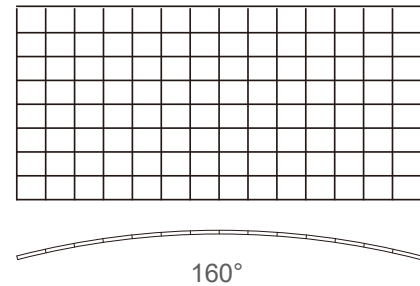

OD Series

Wide Viewing Angle

- A wide viewing angle of 160° horizontal and 140° in vertical which reaches more viewers. The picture quality remains seamless in all direction and at a distance, presenting all viewers the same highly quality outputs. This makes it suitable for large gathering and outdoor advertisement.