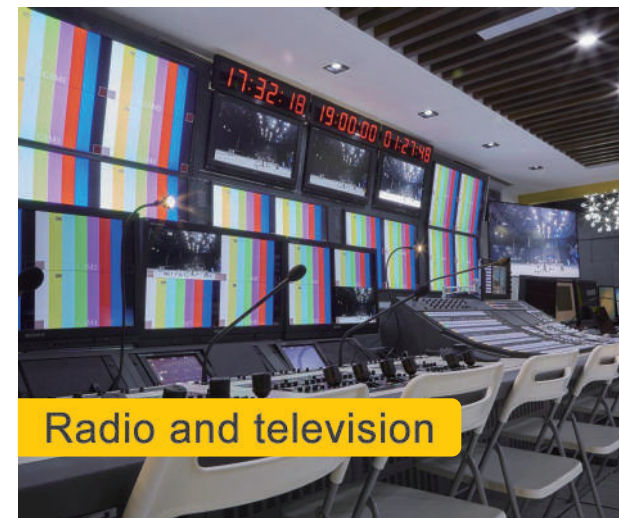

Broadcast

Solutions