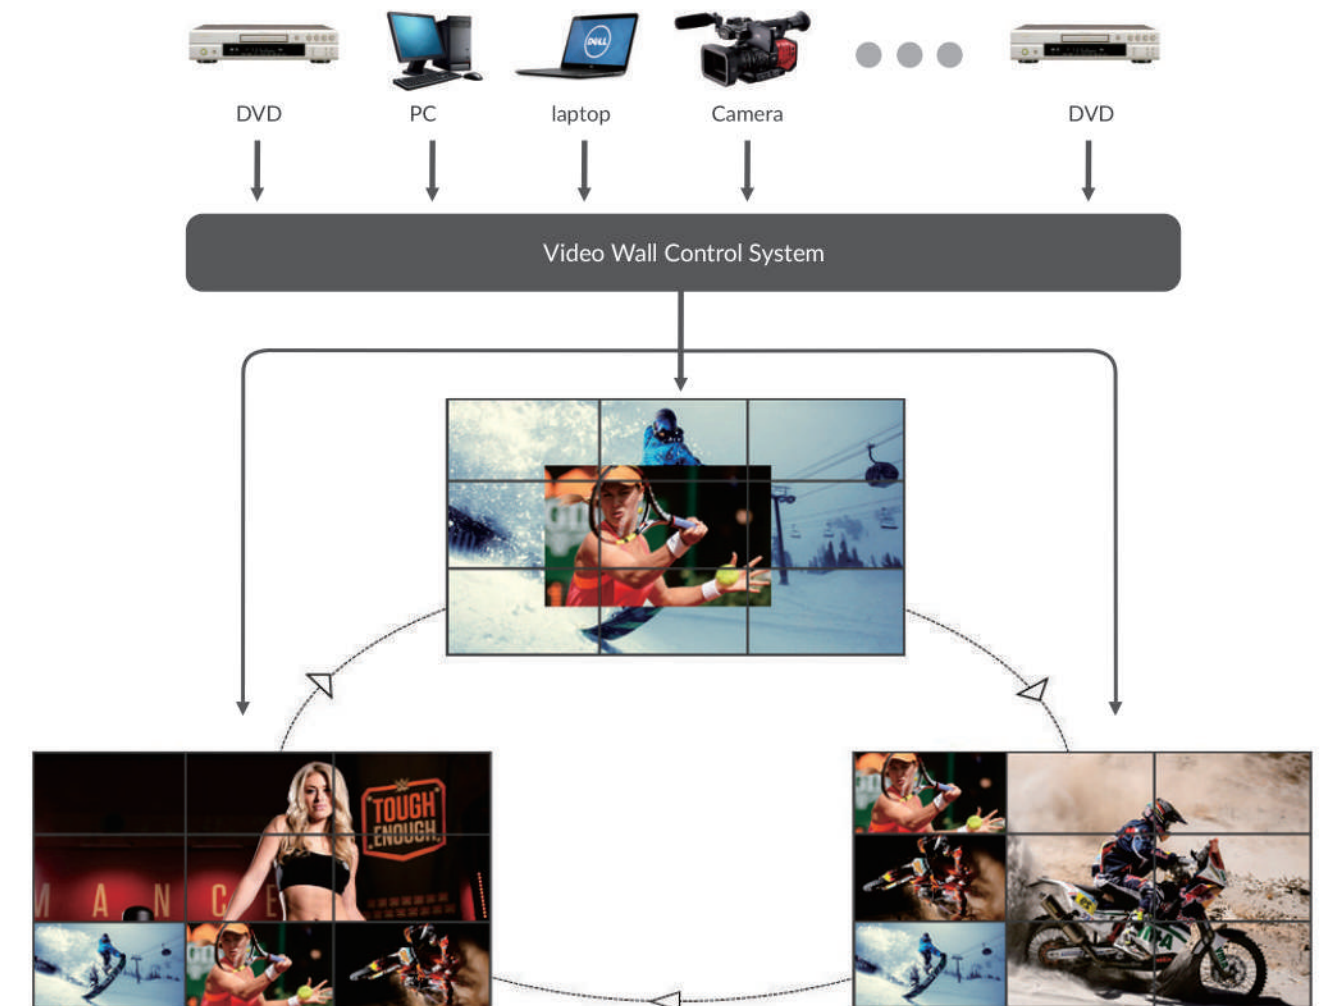

Creative splicing

The video wall system takes the video wall display unit (LCD splicing unit, LED display unit, DLP projector) as a unit. Creative splicing can be made according to the number of display units in actual projects; the system doesn't be limited under any condition in number and splicing style.

Industrial grade equipment

iSEMC video wall display system is an industrial grade device; it supports arbitrary power off and power on without any setting; thus its operation is convenient, direct and professional, not affected by the network or network viruses. The MTBF is greater than 50000 hours.

Broadcast

Solutions

Multiple video input sources and diversification display

iSEMC video wall display system supports any combination of display mode, multiple windows overlaying, multiple signals displaying simultaneously. And moreover, the system can set up multiple display modes, and supports the relevant display mode of one-key switch. Support input of multiple signals, such as video signals and computer signals. Various signal sources, such as video monitoring information, camera, video recorder, VCD, projector for actually stands and computer signal, can access the multiple screen image processing system. Signals can be freely moved, zoom in/out, across the screen or overlapped in the form of windows after being processed.

Creative and free combination

iSEMC video wall display system can select various display technologies, such as LED screen, LED splice screen, projection splice and projection fusion; a variety of display techniques can be combined freely, to form solutions of creative video wall display systems.